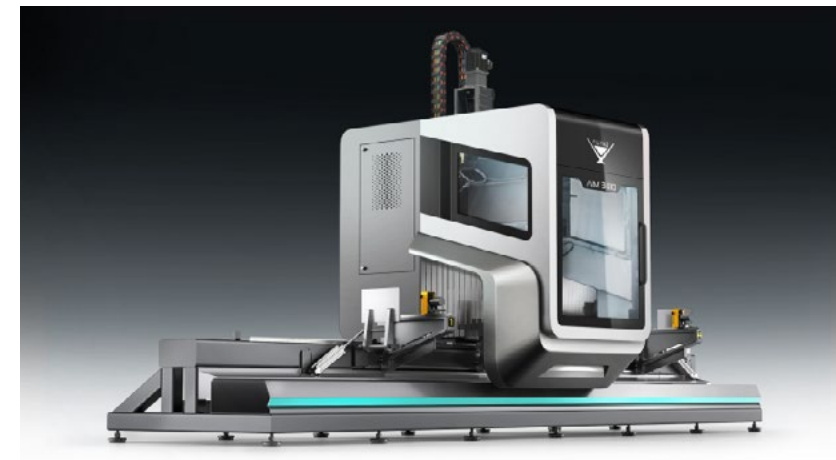

VEGA 650 - Autonomous Band Saw Machine

Kardesign, Turkey

Lead Designer(s): Enes Kar

Prize: Silver in Hand Tools & Heavy Equipment

Description: Vega 650 is an autonomous band saw machine which is designed for sawing all types of steel in high speed. Thanks to the integration of automatic loading systems, Vega 650 offers a completely unmanned sawing operation. The new, aesthetically distinctive design is characterized by its advanced safety features, its unique functionality and improved ergonomics. Outer cover appearance reflects the dynamism which is functionally promised by machine. The design also allows to reduce the noise of sawing operation and avoiding the cool air spreading outside the machine.