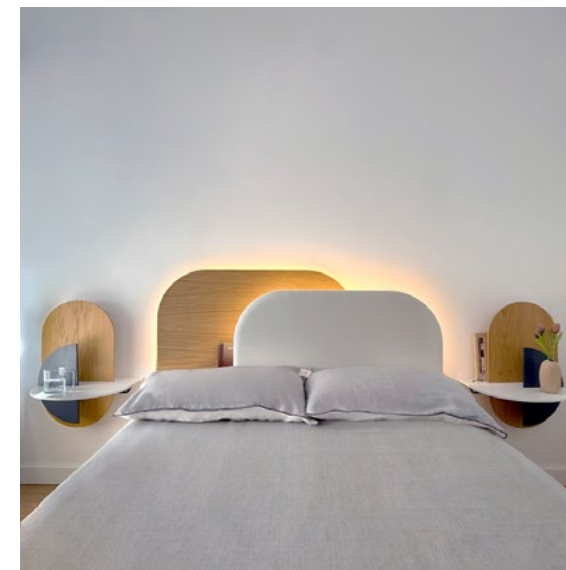

Alba Headboard

Woodendot, Spain

Lead Designer(s): Daniel García Sánchez

Prize: Bronze in Bedroom: Furniture

Description: A one-of-a-kind headboard with a sculptural touch that brings personality and elegance to your home.

Fully modular and customizable, our Alba Headboard consists of two panels that over-lap in the center, available in either sustainable wood finish or beautiful textile, and combined with a hidden shelf for small everyday items. In addition, a dimmable backlighting can be added for more ambiance. Carefully crafted with our Design with Intention philosophy locally in Spain.