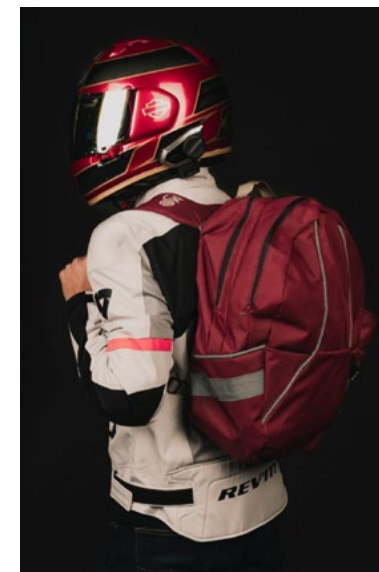

SCOOM

Iran University of Science and Technology, Iran

Lead Designer(s): Jasmine Shahinpour, Melina Hashem Moniri

Prize: Silver in Electric Scooters

Description: Scoom is an innovative electric scooter that provides urban mobility to adults in cities where means of transportation are not as convenient. Its aesthetic form is inspired by the Bird of Paradise (Strelitzia Reginae) plant. Imitating the blooming process of this flower, the design of Scoom's storage compartments enables users to store personal items and transport them without losing balance while riding. The design trigger for Scoom was the symbolic meaning behind the flower as it represents freedom, joy, overcoming obstacles in life, and a sense of exploration.