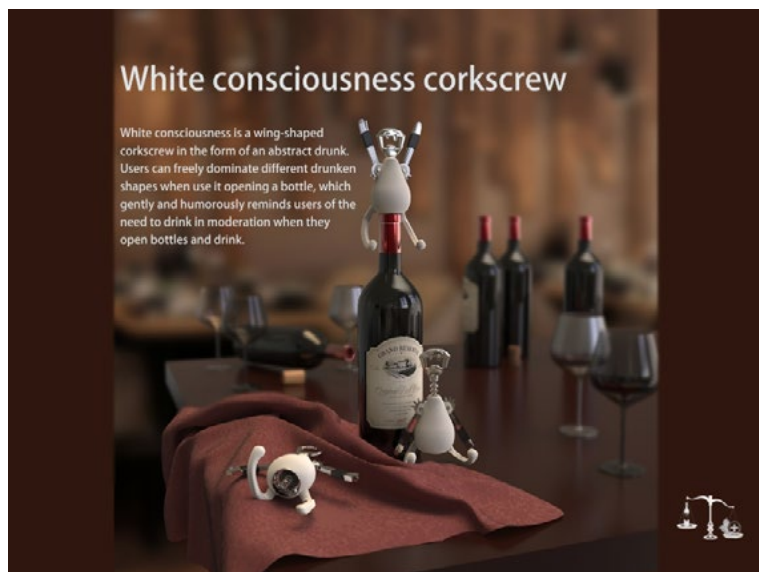

White consciousness corkscrew

White Consciousness Corkscrew

University of Nottingham Ningbo China, China

Lead Designer(s): Xiao, Z.; Wu, J.; Sun, X.; Liu, B.; Yang, X.

Prize: Bronze in Beverage: Other Designs

Description: White consciousness is a wing-shaped corkscrew in the form of an abstract drunk. It can be used by users who enjoy drinking and need to socialize regularly, to open a bottle with a gesture of dancing. The white body is associated with being drunk and unconscious. There are detachable and rubber accessories at the bottom, symbolizing the legs of drunks. Users can freely dominate different drunken shapes, which gently and humorously remind users of the need to drink in moderation when they open bottles and drink.