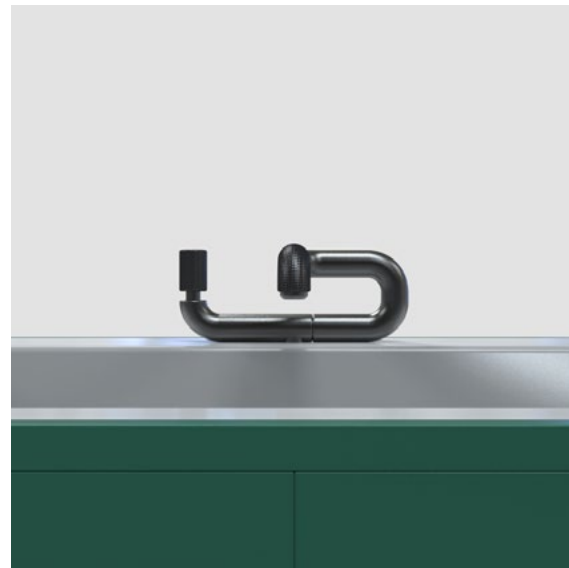

MagnaFlow

Tehran University, Iran

Lead Designer(s): Mohammadreza Keivanara

Prize: Gold in Bathroom Fittings/Appliances

Description: Introducing a faucet redefined. With an innovative touch, its head effortlessly glides to four distinct positions, each precisely 90 degrees apart, thanks to discreetly embedded magnets. This magnetic marvel grants you unparalleled control over water flow, seamlessly blending form and function. Whether directing a gentle stream or a robust flow, this faucet transforms every interaction into a personalized experience. It's a harmonious marriage of simplicity and adaptability, making it an elegant addition to any modern space.