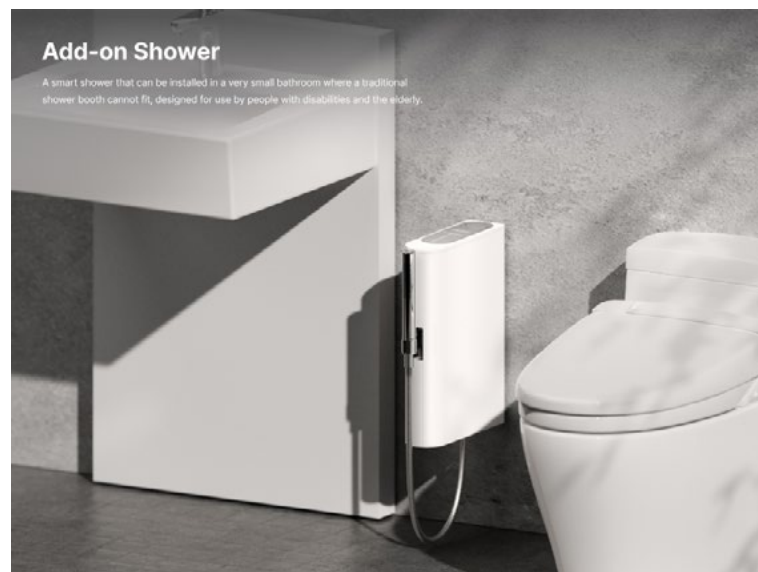

Add-on Shower

Add-on Shower

Seoul National University of Science & Technology, Korea, Republic of

Lead Designer(s): Youngjun Ko

Prize: Gold in Bathroom Fittings/Appliances

Description: It is designed for installation in very small bathrooms where a traditional shower booth cannot fit, specifically catering to disabled people and the elderly. Users can utilize this product to wash their bodies while seated on the toilet. It can also be used for washing feet or cleaning the area. The control panel enables users to adjust power, hot/cold water settings, and easily store and recall these settings for future use. It also offers adjustments such as height and angle through haptic slide interaction.