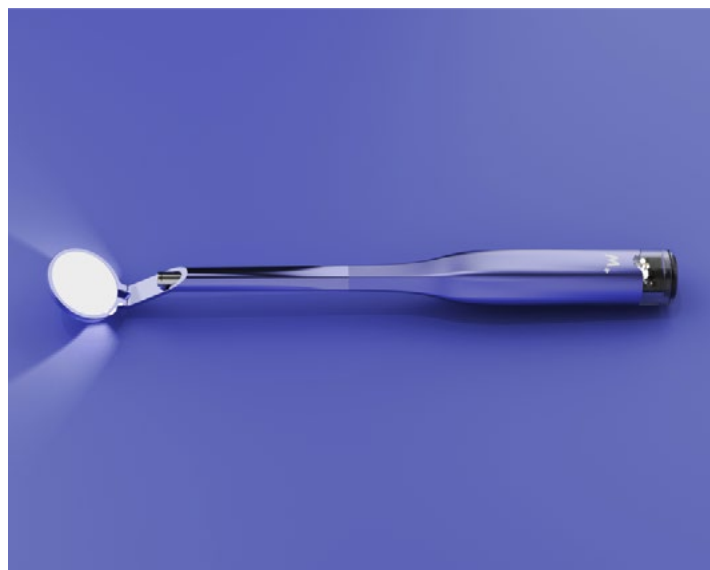

Smart Fundus Camera

Beijing Zhenhealth Technology Co., Ltd., China

Lead Designer(s): Peng Liu, Dongdong Zhang, Liming Dai
 Prize: Gold in Healthcare Other Designs
 Description: This is a portable fundus camera with advanced computer vision technology. It can perform a high-precision, wide-field fundus examination without dilating the pupil. With a simple and sleek look, it is ergonomically designed and comfortable to hold. It is made from ABS+PC, silicone, aluminum, and other materials, making it lightweight and durable. The center of gravity is in the handle, thus causing no fatigue for long periods of grip. The product is also equipped with a self-developed AI-assisted diagnostic system that can analyze fundus lesions.

EasyGo Power Exoskeleton

Hangzhou RoboCT Technology Development Co., Ltd., China

Lead Designer(s): Hai Yan, Tian Wang, Lei Wang, Yang Zhang, Zhimin Hua, Chunzhuo Hua, Dongqing Gao
 Prize: Silver in Healthcare: Aids / Prosthetics
 Description: Product introduction: EasyGo is an energy-free exoskeleton for walking assistance. Its aesthetics and engineering were designed to foster a natural gait and a fit that look and feel more like putting on sportswear rather than a bulky, intimidating machine. As a lightweight exoskeleton for individual consumers, it can be used in the elderly care service and rehabilitation industry. It helps people with low leg strength to lift their thighs and walk easier.