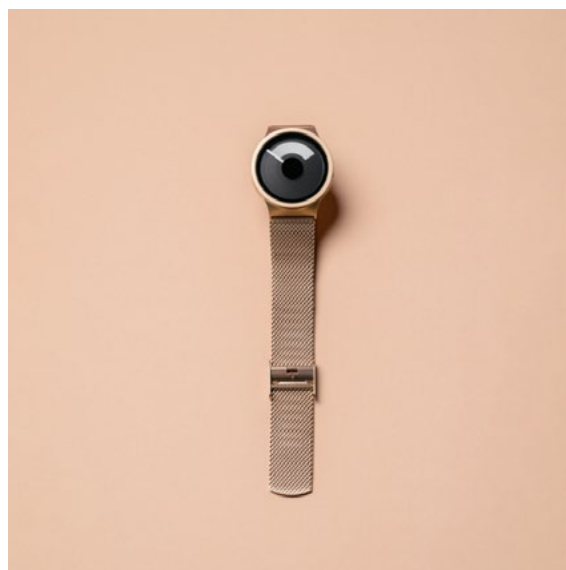

XS Horizon

Robert Dabi Digital & Physical Design, Germany

Lead Designer(s): Robert Dabi

Prize: Gold in Watches: Fashion

Description: The XS Horizon is a wrist watch for the company ZIIIRO, maker of unique timepieces. It was developed with the intention of adding a smaller unisex option to the lineup. ZIIIRO has a unique perception of time that visualizes the present moment as a sharp line moving through time space, separating past from future. The past is a gradient of color that fades into oblivion as it diverges from the present, while the future remains unknown and dark. It features two interlocking gradients that serve as hour and minute hands and can be distinguished by a line marking the minute hand.