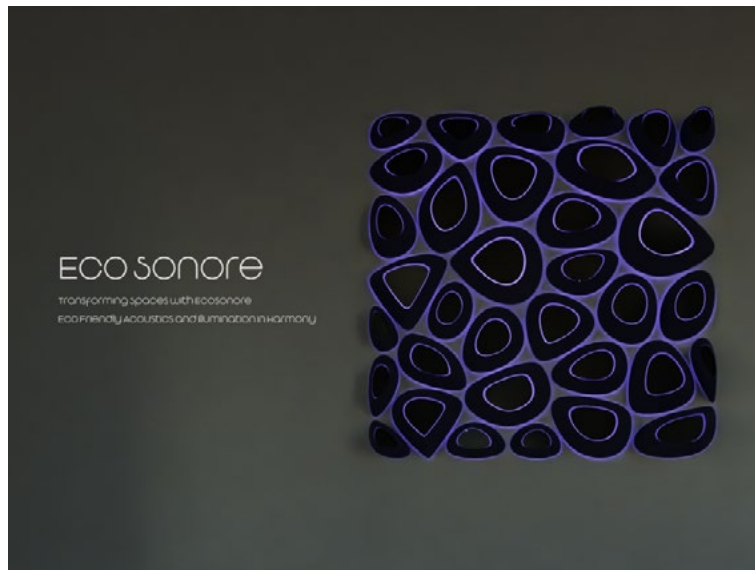

EcoSonore

Iran University of Science and Technology, Iran

Lead Designer(s): Daniel Akbariani, Parnia Malekpour

Prize: Silver in Office Interior Design Elements

Description: The acoustic panel and studio light, designed and inspired by Voronoi cells, are manufactured using the sustainable material Sulapac. They are presented with enhanced safety features compared to previous examples, with no carcinogenic effects. This product, featuring high absorption capabilities to reduce sound reflection and providing suitable lighting, enables users to work in a professionally high-quality environment.