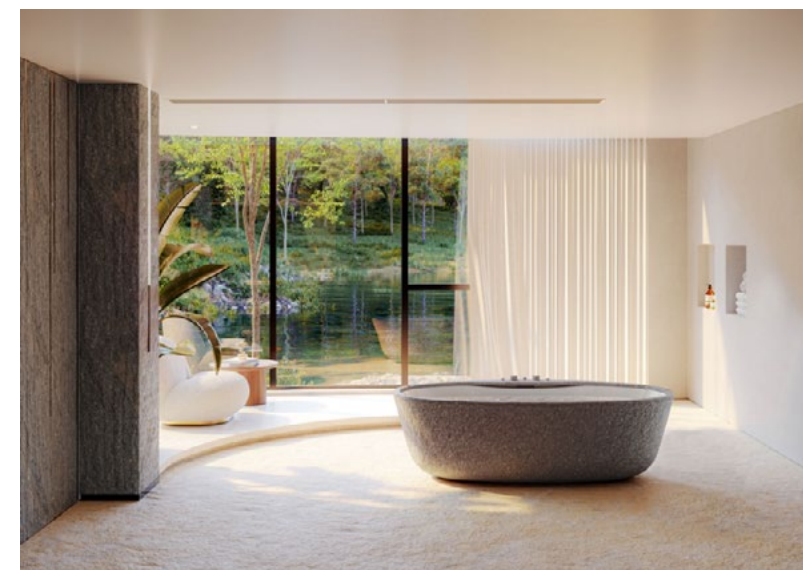

Pearl

Studio Apostoli, Italy

Lead Designer(s): Alberto Apostoli

Prize: Silver in Wellness and Beauty Products

Description: The exterior with an irregular, textured and gray finish is the exact opposite of the interior, smooth, shiny and clear: it is in this surprising dichotomy that the design idea of the Pearl bathtub, designed by Alberto Apostoli for Kreoo, explodes. The oyster is its creative and evocative principle, with its rough, asymmetrical shell, concealing a tiny opaline universe, and its values connected to elegance and the pleasures of life. The resulting design is based on the balance between two aesthetics that interpenetrate and are enriched by the element of water and the person that immerse himself.