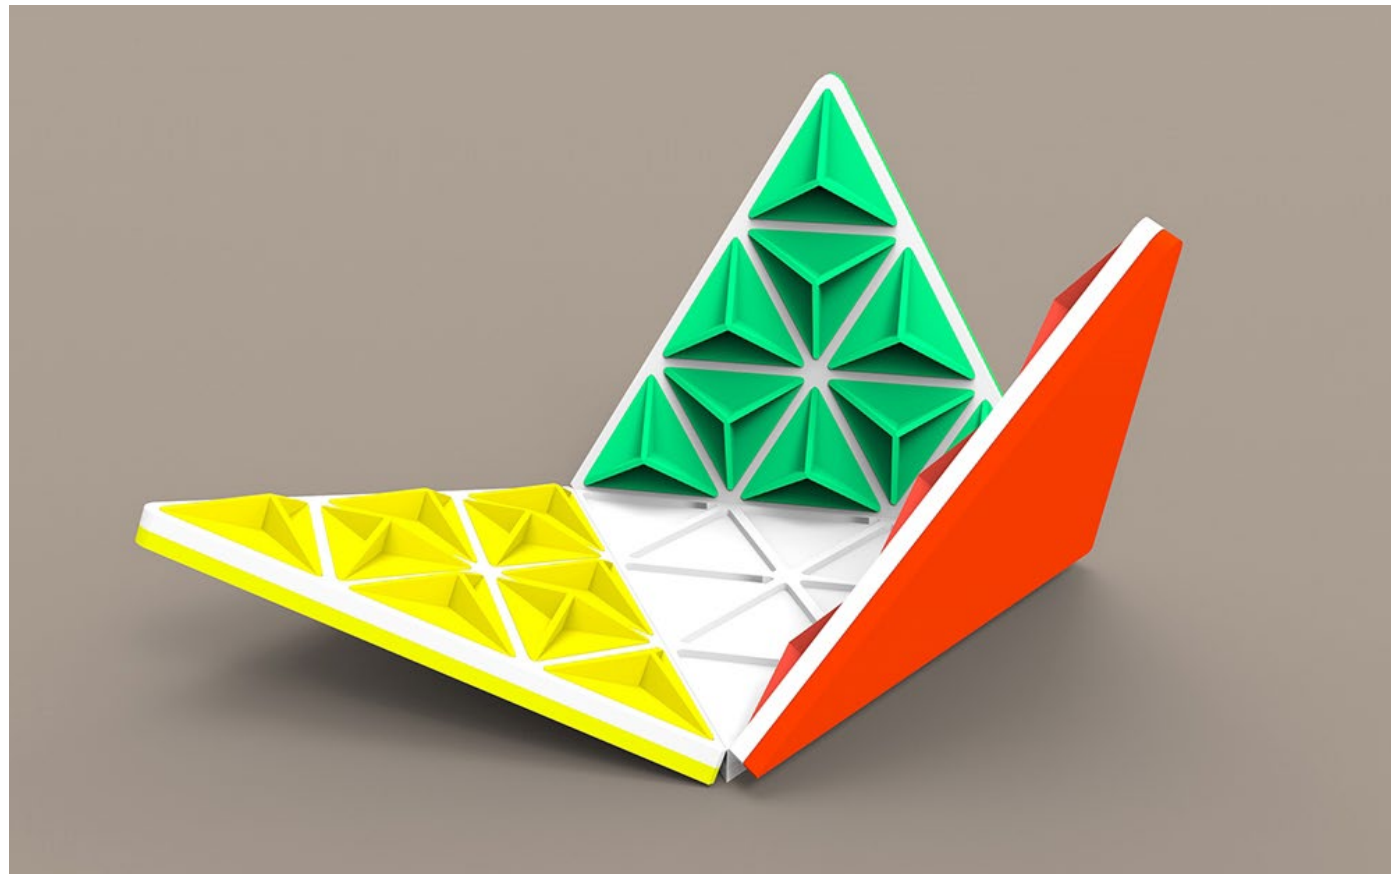

people's choice product design award (student)

3TORY

University University of Science & Art
Lead Designers Vahid Pakzaman
Project Location Iran

TORY is an abstract strategy board game inspired by the Pentago game but it is designed for 3 players. The concept of everything like board, pieces or blocks is in triangular form. The board is divided into four quadrants and consists of 36 small spaces totally. The objective is to make the first quadruple triangle of your pieces outside your initial territory. Once the game is over, it is possible to pack all parts just by folding the board and making a tetrahedron. 3TORY is a game that not only requires strategic thinking and imagination but also improves social interactions between friends.