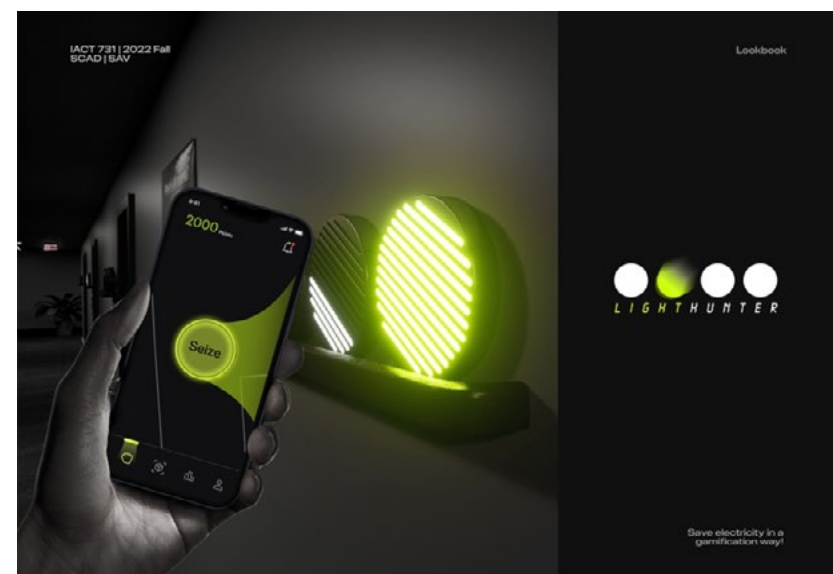

Light Hunter

Savannah College of Art and Design, United States

Lead Designer(s): SCAD Student

Prize: Silver in Software/Apps

Description: Light Hunter aims to motivate college students who live in school dormitories to save electricity and help them to cultivate good habits of using electricity in long term. Each student's electricity usage data will be converted to points after a month, plus the points by seizing from others, the points will affect their ranking on APP. The students acquire points by saving electricity, supervising other students' by seizing their points when they overuse electricity, and turning off the lights of rooms when no one is in the room.