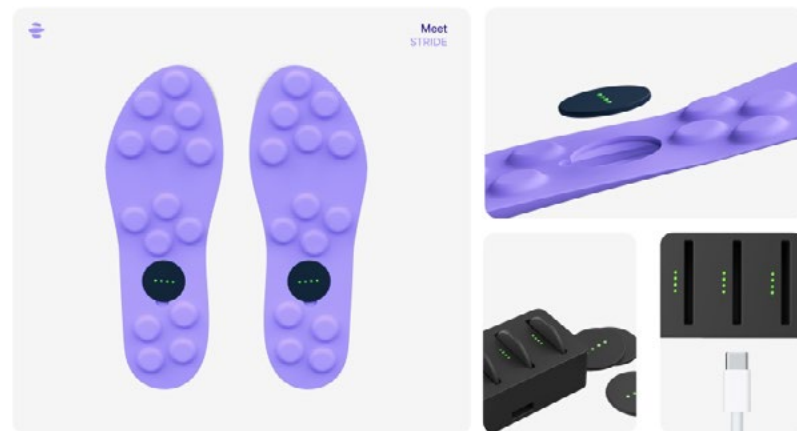

Stride

Savannah College of Art and Design, United States

Lead Designer(s): Chi Quach

Prize: Silver in Consumer Electronics Product Design

Description: Inspired by a team member's grandmother and interviews with the elderly community. We created STRIDE: an AI-powered insoles, a wearable, and an app, that analyzes walking patterns, alerts when exhaustion or imbalance is nearing, and guides to nearby resources. With an elder-friendly UI that also provides personalized safety tips and fitness tracking. STRIDE empowers seniors to maintain their independence and walk with peace of mind. Beyond personal benefits, STRIDE eases the burden on healthcare systems and fosters social inclusion.