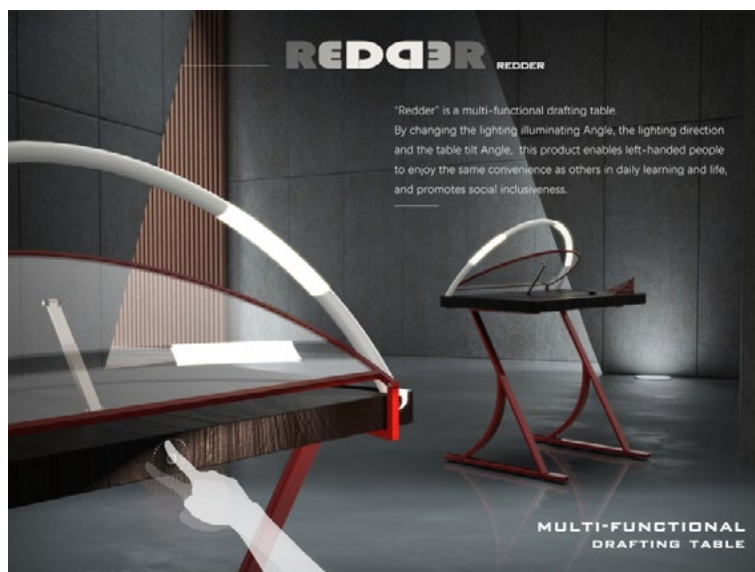

Redder

Hebei University of Technology, China

Lead Designer(s): Qihan Zhang

Prize: Bronze in Work & Office Product Design

Description: "Redder" is a multi-functional drafting table, its name embodies symmetry, reflecting the characteristics of the product-social inclusiveness. By adjusting the angle of light illumination and the angle of the desktop, it enables left-handers to enjoy the same convenience as others in their life. Redder aims to solve the problem of left-handers blocking the light when writing, which affects their vision; it resolves the issue of using a single light source for both left and right hands without moving; it also addresses the demand for multipurpose usage of a single table in different scenarios.