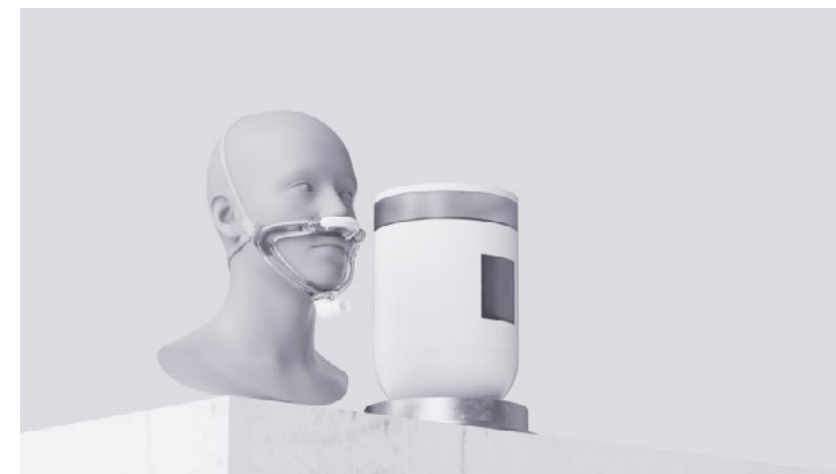

CAPA Mask

Savannah College of Art and Design, United States

Lead Designer(s): SCAD Student

Prize: Gold in Medical Products / Silver in Healthcare: Physical Therapy

Description: The CAPA Mask is an innovative product designed to provide more efficient and comfortable breathing protection. This mask utilizes advanced technology and materials to provide users with all-around protection. First of all, CAPA Mask utilizes a highly efficient filtration system that effectively filters tiny airborne particles such as dust, pollen, bacteria and viruses. This filtration system not only protects users from air pollutants, but also effectively blocks the spread of viruses, providing a safer breathing environment.