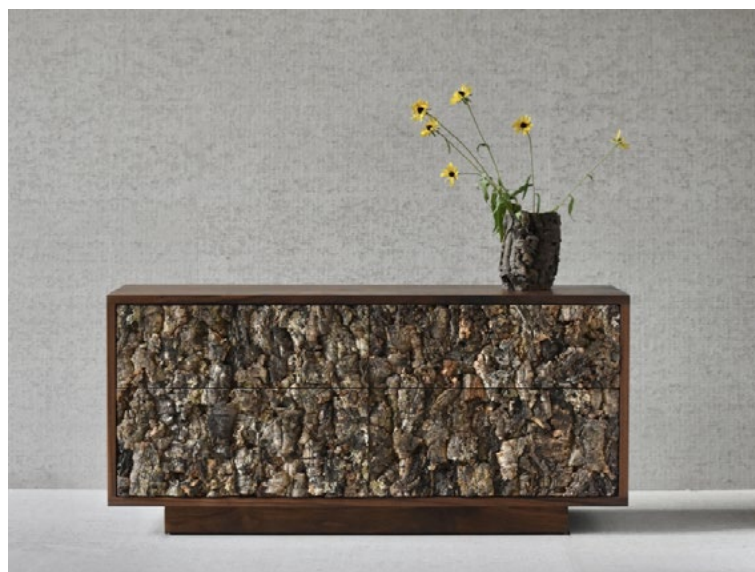

4 Drawer Bark Dresser No.2

Sandback, United States

Lead Designer(s): Peter Sandback

Prize: Silver in Sustainable and Green Other Products

Description: Introduced at the International Contemporary Furniture Fair 2023, this dresser is designed and made by artist Peter Sandback. The case is solid FSC certified walnut. The drawer faces are cork bark harvested in Portugal from a sustainable cork farm. Sandback has designed furniture in many styles over his 30 years as a professional furniture maker. Ever changing, Sandback often begins his designs when encountering a new material or process. The cork was discovered at a reptile supply store.