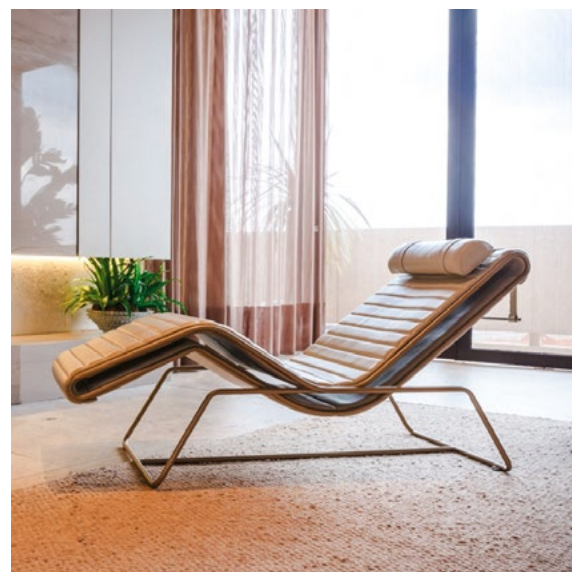

Chaise Long Aor

Choque Design, Brazil

Lead Designer(s): Dimitri Lociks Cavalcanti De Gusmão

Prize: Gold in Home: Furniture

Description: The Aor chaise longue represents a sensitive approach to comfort and well-being, past, present, and future. Its curvilinear design, made with a single line that contours the furniture, blends familiar elements of comfort and coziness reminiscent of design classics from the 60s and 70s, remodeled with a contemporary design approach through multifunctional solutions, such as the hollowed seat that allows for storing a book or an iPad. The ergonomics of the piece were designed to allow for extended use in various situations such as studying, conversations, or naps.