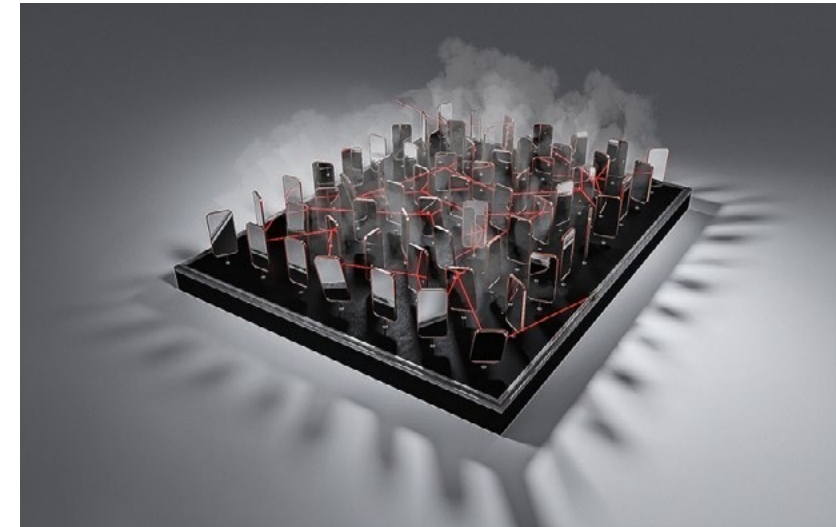

Mirror House

Urban Bridge Monument, Iran

Lead Designer(s): Shahrbanoo Parsakian

Prize: Silver in Adult Toys

Description: The main idea of the toy was formed; "Playing with straight lines to create geometry". But this time, not from touchable materials and on geometric planes, but from light in space, which made the experience of unstable two-dimensional drawing possible in a three-dimensional environment, and now the toy "Mirror House" was formed. The whole of Mirror House's toy was based on light and reflection.