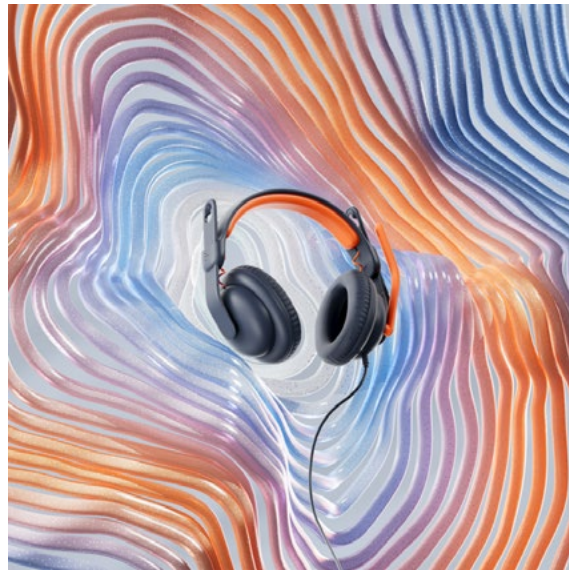

ZONE LEARN Classroom Headphones

Logitech Design Team Americas, Ireland
Lead Designer(s): Logitech Design Team Americas
Prize: Bronze in Audio/listening Devices
Description: DESIGNED FOR LEARNERS. BUILT FOR SCHOOLS.
Zone Learn is the wired headset that's made for learning.
Not just learning—but sustained, optimal, awesome learning, specialized for younger students and learners.
It's designed, engineered, and tested to withstand school, and to get kids in the zone. Zone Learn is a fully customizable headset with swappable on-ear or over-ear cups and cables, making it adaptable for any learning environment.