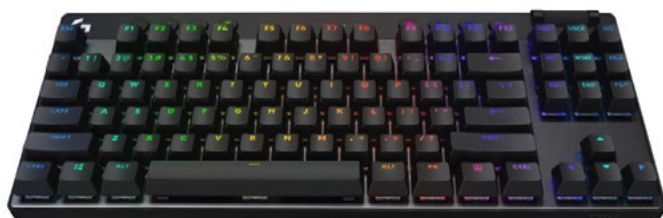

Logitech G PRO X TKL

Logitech Design Team Americas, Ireland

Lead Designer(s): Logitech Design Team Americas

Prize: Silver in Gaming Keyboards

Description: The Logitech G PRO X TKL keyboard was designed in collaboration with the world's best esports athletes to provide a championship-trusted wireless keyboard for the highest levels of competitive play. This evolution of the PRO Series keyboard features our LIGHTSPEED wireless connectivity for reliable clutter-free set up of both keyboard and mouse to a single receiver. The tenkeyless layout and MX mechanical switches provide the ideal solution for competitive gaming with the flexibility for the user to choose clicky, tactile or linear switches.