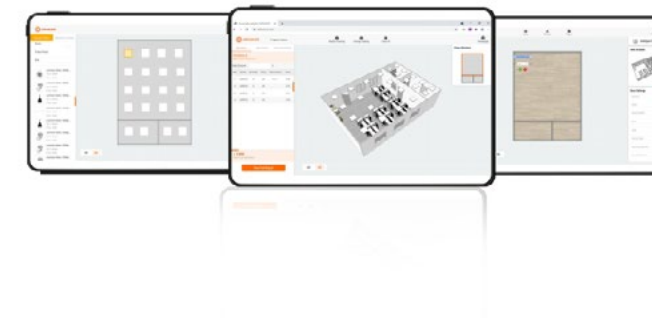

LEDVANCE Lighting Solution Platform - Light&Space

Ledvance Operation & Management (Shenzhen) Co., Ltd., China

Lead Designer(s): Kevin Wang
Prize: Bronze in Phones: Application Design
Description: Light & Space is a web-based platform that offers professional lighting and sales solutions by leveraging rule engines, AI, cloud computing, and big-data analysis. It caters to non-lighting design professionals, such as interior designers, product sales representatives, and end customers, providing them with instant access to professional and authoritative lighting catalogs, quantity estimations, layout plans, compliant simulation results, and detailed sales quotations.