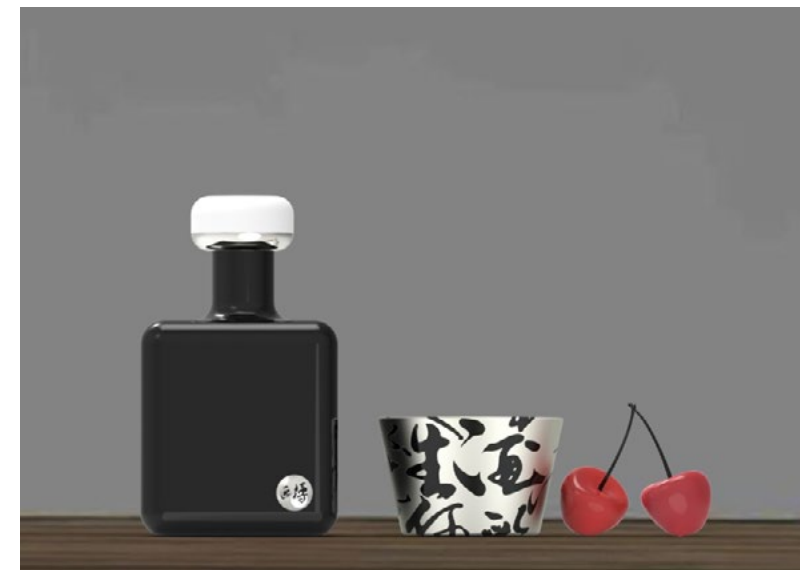

Green Experience Wine Packaging

深圳技术大学, China

Lead Designer(s): Yishan Huang

Prize: Gold in Food & Beverage Product Design
Description: The design consists of a translucent ceramics and a wine bottle. The glass is themed with traditional Chinese calligraphy art, the bottle stopper contains LED lights, and the logo is engraved in metal. The packaging adopts a sustainable design concept, the packaging can be used as a lamp, the bottle is the base of the lamp, the glass is the lampshade, the warm colors reflected by the wine and the light blend with the high quality calligraphy, creating a traditional and stylish visual effect.