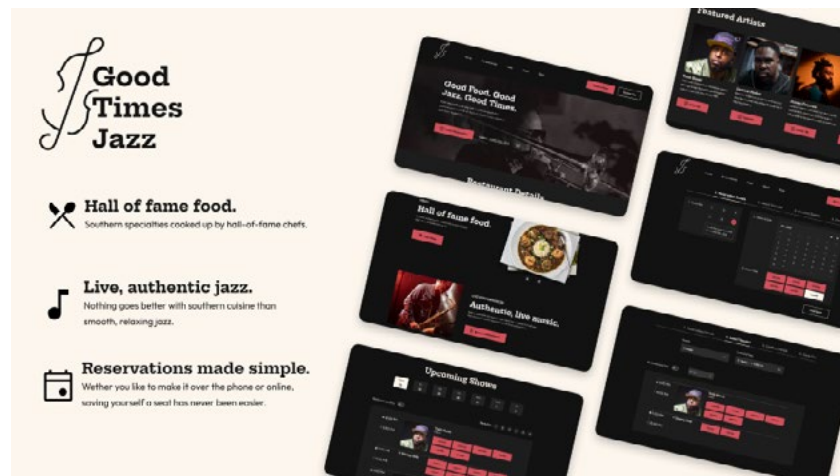

Knovo

University of California, Berkeley, United States

Lead Designer(s): Ziyi Zhou, Tianhao He, Yizhen Guo, Ruiying Xu

Prize: Gold in Educational Product Design

Description: Knovo is an AR+VR educational assistance system designed for students in the Metaverse. It features an integrated reward system and aims to support school education. By utilizing artificial intelligence, Knovo offers personalized assignments aligned with students' school curriculum and individual career interests. It strives to enhance knowledge retention, practical application, and holistic learning by facilitating gamified interaction. This immersive approach bridges the gap between theoretical concepts and real-world application, ensuring a more comprehensive learning experience.

GleeGrab

Savannah College of Art and Design, United States
 Lead Designer(s): Yilin ke
 Prize: Silver in Families & Kids Product Design
 Description: GleeGrab is an interactive toy empowered by IoT technology. It's designed to energize the physical activity journey for children aged 6-11, particularly those living in small spaces. Families living in urban areas often face difficulties in motivating their kids to participate in physical activities at home, especially in high-rise apartments where space is limited and noise is a concern. These challenges can dampen their enthusiasm, resulting in repetitive and uninteresting activities for children.