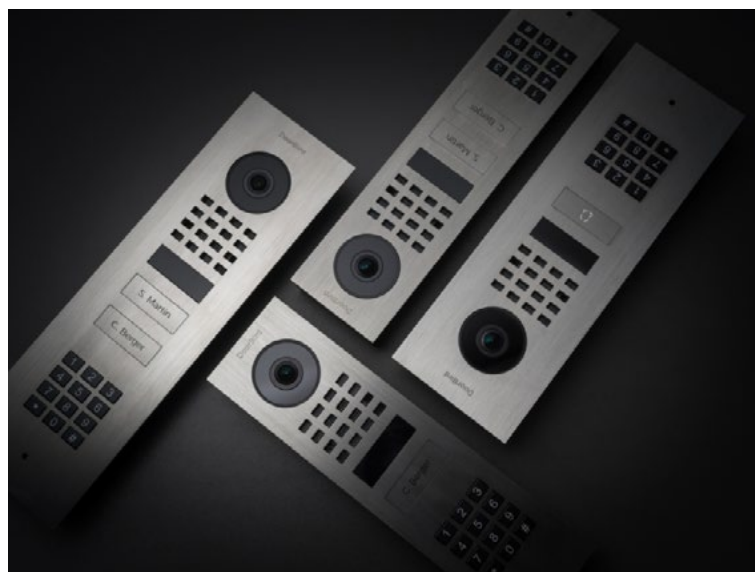

D11x IP Video Door Station Series

Bird Home Automation GmbH, Germany
Lead Designer(s): In-House
Prize: Silver in Building Electrical: Switches, Temperature & Control System / Silver in Building Security Systems: Work and Industrial
Description: The DoorBird D11x IP Video Door Stations are developed, designed, and manufactured in Germany. They combine exclusive design with innovative IP technology in the field of door communication.
The heart of the design is as slim as a 3mm thin front panel made of premium brushed stainless steel that can fit even on narrow door frames. Thanks to over 20 beautiful finishes and colors, every D11x IP video door station is as individual as our customers' homes.