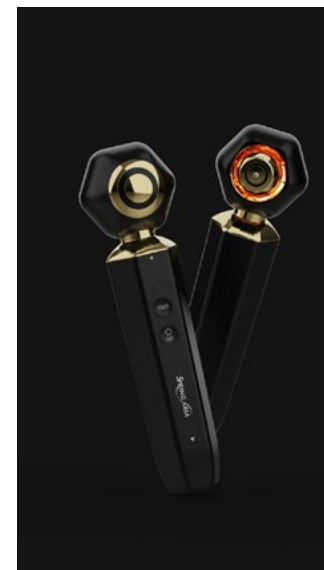

Handheld Dual Frequency Beauty Device

Bloomage Biotechnology Corporation Limited, China

Lead Designer(s): Chongtao Zhang, Yinglin Tan, Zhihui Xu, Aihua Liu
Prize: Bronze in Skincare/Healthcare Tools/Devices

Description: This household beauty device features a double-sided head, which uses an 18K titanium conductive surface and is divided into dedicated areas for eyes and face. By combining two mainstream anti-aging technologies — RF and microcurrent, its double-sided head can warm skin to a preset level within 30s, promoting collagen fiber recombination and regeneration. Not only does it integrate multiple functions for personalized skin care, but it also offers user-friendly features like over-temperature protection, sound and light prompts, and an ergonomic handle, making one-step skin care accessible.