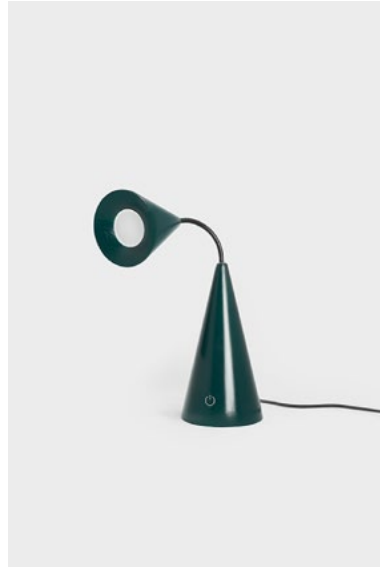

Woody Buddy

Ghaneei Studio, Iran

Lead Designer(s): Ashkan Ghaneei

Prize: Silver in Office Lighting

Description: As a human who belongs to nature, pathetic fallacy issue is a responsibility. Woody buddy is a 2nd version of a person, created via recycled materials. Our concept is similar to the Pinocchio's story, according to the pathetic fallacy issue. Woody buddy has its own career which is changeable by situation in order to make the user feel happy even lonely users. It is available in 5 colors consisting of Red, Brown, White, dark blue and Black. These colors illustrate psychological personality of people.