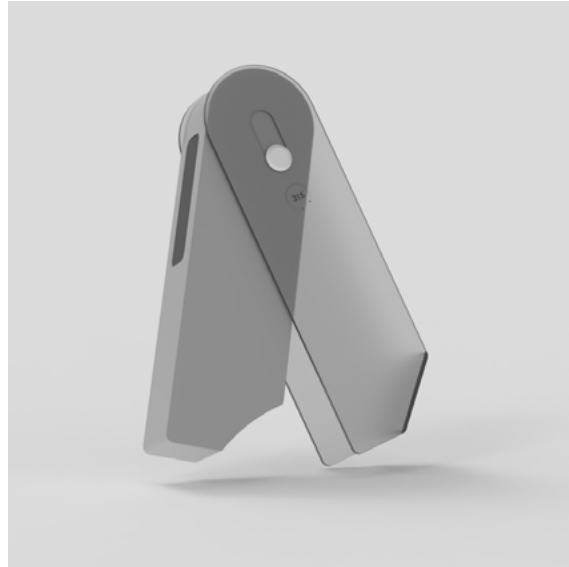

MiROX

Iran University of Science and Technology, Iran

Lead Designer(s): AmirHosein Safari

Prize: Gold in Wellness and Beauty: Other Designs

Description: In terms of health, the care required to trim Nails, a product is needed for better management, considering the problem of rheumatism, the designed product covers this gap. This product is electric and rechargeable, cutting nails with a file and powdering them, changing the angle as desired, and also having a tank to collect nails. The presence of angle change is one of the important characteristics of Mirox, which makes the rotation of the hand limited, and with proper ergonomics, people can easily cut their nails and do their work without putting pressure on the joints.