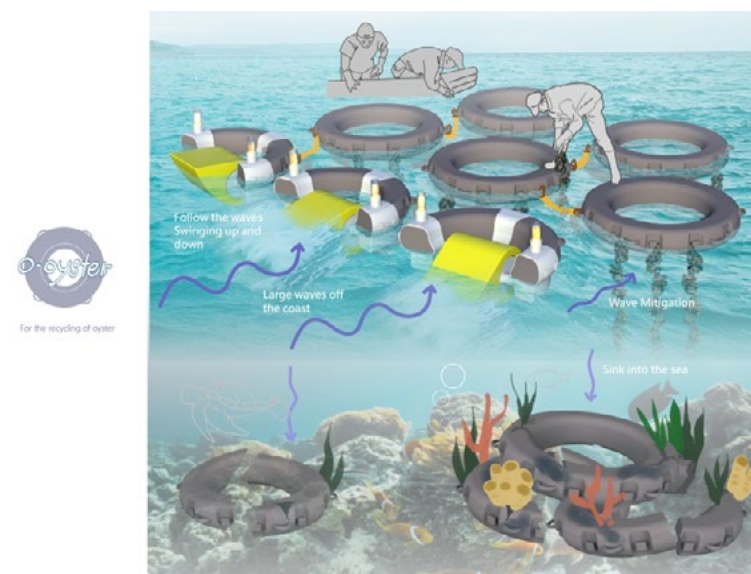

"Hess" is a wall lamp for your bedroom with a simple and modern shape that provides peace and security during your sleep.

Made of recycled aluminum, "Hess" can be adjusted to suit your sleep needs by connecting it to smart devices, specially wearable devices.