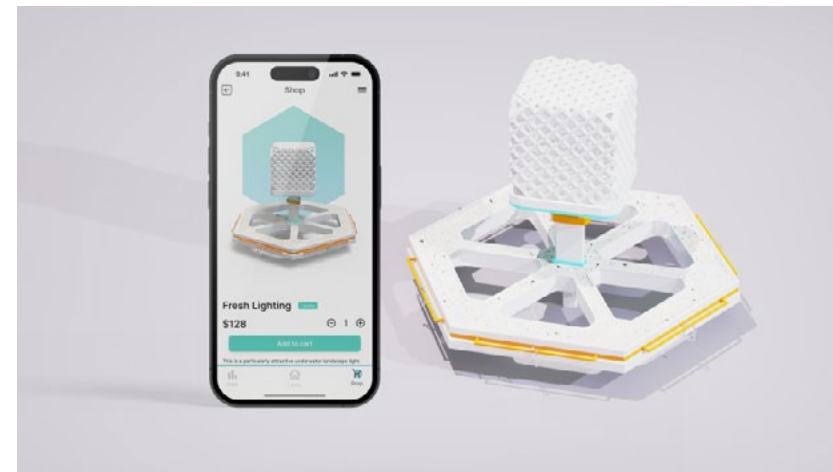

Fresh Island

Fresh Island, United States

Lead Designer(s): Sirui Li, Li Kong

Prize: Bronze in Eco Design Products

Description: A cutting-edge solution to safeguard our precious water resources. In a world facing growing pollution and disruptions to water sources, FRESH ISLAND stands out as a beacon of hope.

This eco-friendly floating island is designed to monitor, manage, and restore water resources. It's made from sustainable mycelium materials and comes with a flexible modular design that adapts to your specific needs. But here's the exciting part – FRESH ISLAND is a smart, connected marvel.