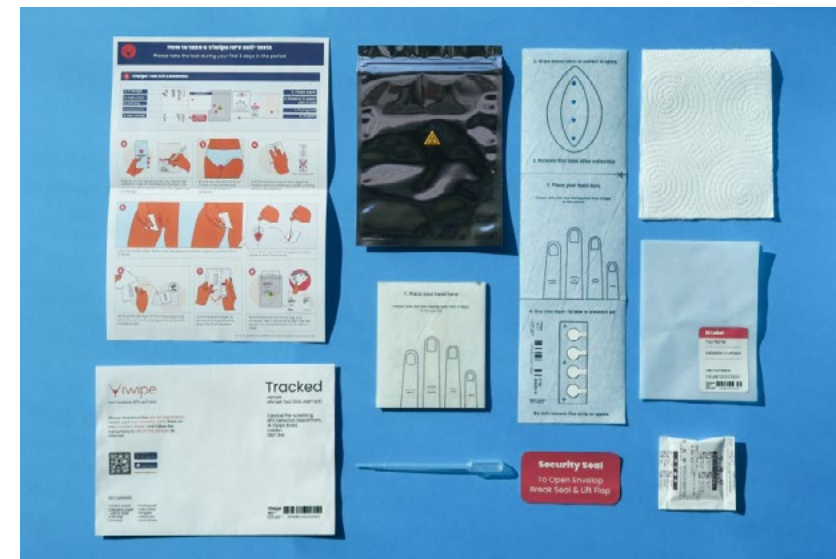

Viwipe

Imperial College London, United Kingdom
Lead Designer(s): Yihan Dong
Prize: Gold in Medical Products
Description: Cervical cancer is the fourth leading cause of death, with over 300,000 women losing their lives to it every year. 99% of cases are linked to HPV. Sadly, 45% of young women under 35 avoid screenings due to embarrassment and fear. Viwipe is the world's first non-invasive, low-cost, paper-based HPV self-tests to prevent cervical cancer among young women. Applying the overlooked menstrual blood and paper-based technology, Viwipe's self-tests can be easily used like toilet paper.