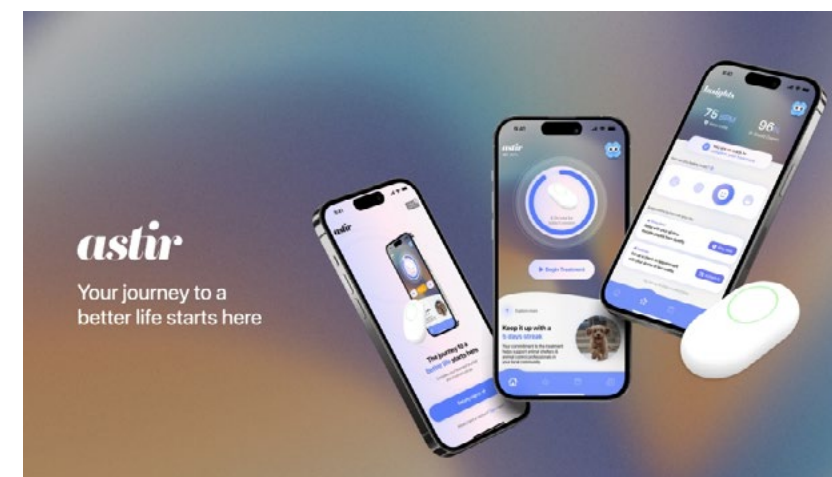

Lunet

University of Houston, United States

Lead Designer(s): David Edquilang

Prize: Silver in Design for Social Impact / Silver in Industrial Product Design

Description: Lunet is a low-cost mechanical finger prosthesis designed to provide finger amputees around the world with an accessible solution to restore the functionality of their amputated fingers. Produced entirely through 3D printing, Lunet can be manufactured quickly at low cost and personalized in CMF per the user. Through parametric modeling and a modular design, Lunet can be configured to perfectly fit any amputee's anatomical dimensions. Lunet features a novel finger mechanism and modular snap-together design requiring zero metal fasteners, no adhesives, nor any special tools to assemble.