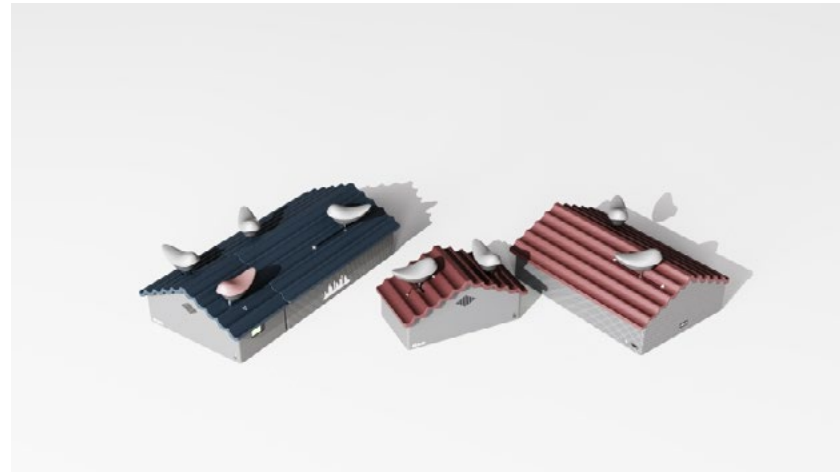

The darts are magnetically connected to the stereo, and by incorporating the design of a dartboard, the user can select the music genre by simply placing the darts, greatly simplifying the process of music selection.