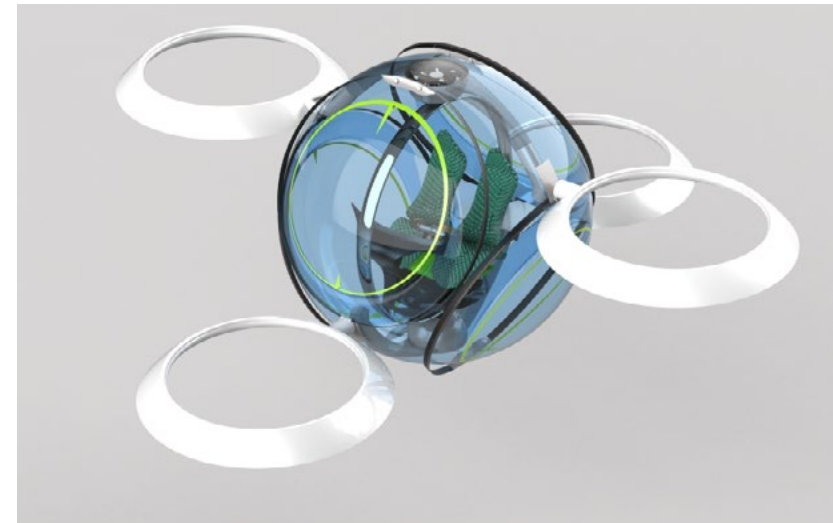

people's choice product design award (student)

3TORY

University University of Science & Art
Lead Designers Vahid Pakzaman
Project Location Iran

TORY is an abstract strategy board game inspired by the Pentago game but it is designed for 3 players. The concept of everything like board, pieces or blocks is in triangular form. The board is divided into four quadrants and consists of 36 small spaces totally. The objective is to make the first quadruple triangle of your pieces outside your initial territory. Once the game is over, it is possible to pack all parts just by folding the board and making a tetrahedron. 3TORY is a game that not only requires strategic thinking and imagination but also improves social interactions between friends.

gold+silver+bronze winners

PW.Orca

Phoenix-Wings GmbH, Germany
Lead Designer(s): Philipp Stahl, Marius Euteneier, Jian Wang
Prize: Gold in Aircrafts / Aerospace
Description: PW.Orca is a VTOL cargo drone designed for low-altitude logistics scenarios, including medical and urgent deliveries, chemical and petroleum sample delivery, offshore industrial goods for the energy sector, etc. Its modular battery and payload design allows flexible choices to meet various operational payload and range requirements. With a wingspan of only 2.98 m, PW.Orca merges multiple safety features, such as redundant powertrains, sensors, actuators, and a parachute system.