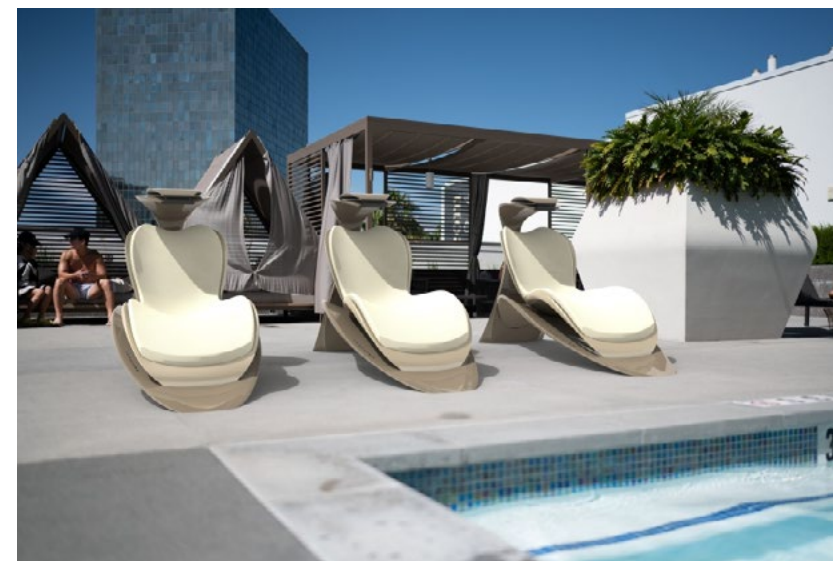

Languido Lounge Chair

ArtCenter College of Design, United States

Lead Designer(s): Jialiing Guo

Prize: Silver in Bedroom: Furniture / Bronze in Home: Furniture

Description: I observed a cat stretching and yawning gently. Its serene behavior brought to mind the comfort of sitting in a chair. I outlined the first design that sparked Languido's creation, drawing from the cat's stretched stance and integrating fur hues into the colors for a lifelike appearance from a distance. In reality, Languido's curled tail serves as a holder for reading materials and includes an integrated LED light that enhances the reading experience.