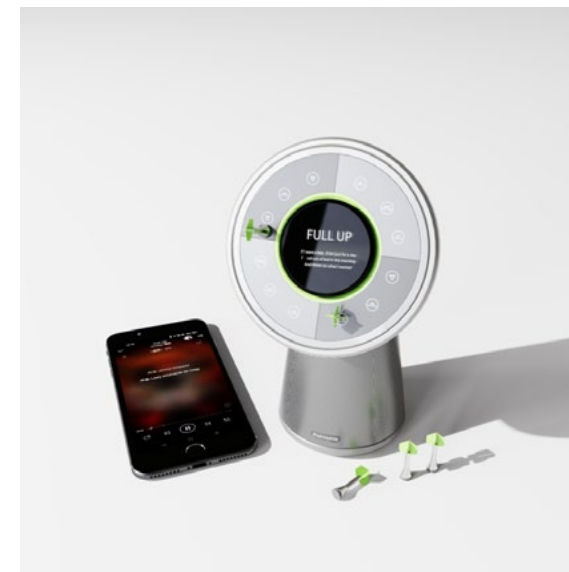

Moodflow

Artcenter College of Design, China

Lead Designer(s): Cassily (Danwei) Zhao

Prize: Gold in Consumer Electronics Product Design

Description: Moodflow is a wearable device with advanced sensors to track mood and stress levels. With its simple, clean, and consistent design language featuring rounded edges for a soft and comfortable feel, It offers a delightful user experience. In addition, Its intuitive app showcases real-time insights by accumulating dynamic color gradients generated by the device, reflecting the wearer's emotional state. Varying in intensity and hue, Moodflow offers a visually captivating experience to understand and enhance overall well-being.