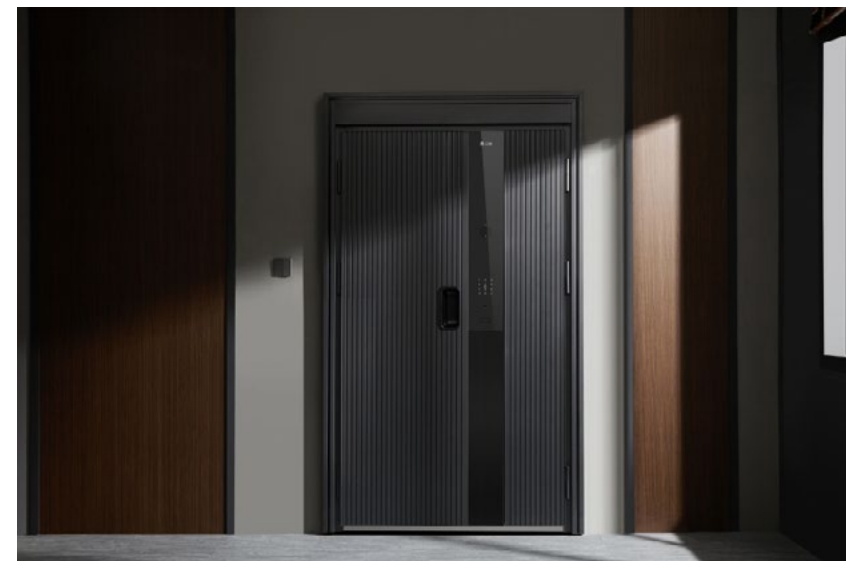

Wisedeer Smartdoor P

Chongqing Jiazhi Jiachuang Technology Co., Ltd, China

Lead Designer(s): Yu haibo

Prize: Silver in Windows, Doors

Description: A new smart door with the integration of smart unlocking, security, interconnection, power supply, solving the problems such as unaesthetic looking, unlocking for different people, security and power supply anxiety. Convenient entry with 7 unlocking methods, mainly facial, home appliances can be linked after automatic door opening. Armored door of fireproof and theft-proof level, financial-level privacy security and real-time feedback makes security systematic.