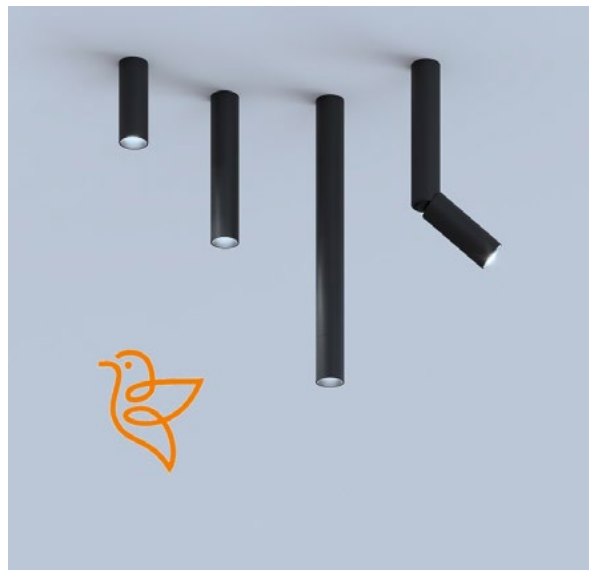

Finch

Amerlux, United States

Lead Designer(s): Joe Sciancalepore

Prize: Bronze in Home: Lighting Indoor

Description: FINCH is not just one type of fixture but a whole new family of 1.25" diameter cylinder light fixtures. FINCH is a spec-grade lighting collection that offers up to 1500 lumens, it's available in various lengths (3", 6", 9", 12" and 18") and finishes to suit the project needs. Offers exceptional output in several configurations, whether it's surface mount fixed, adjustable (50° tilt), wall mount (up/down), or stake mount, Amerlux hopes to give specifiers a full range of solutions for multiple applications.