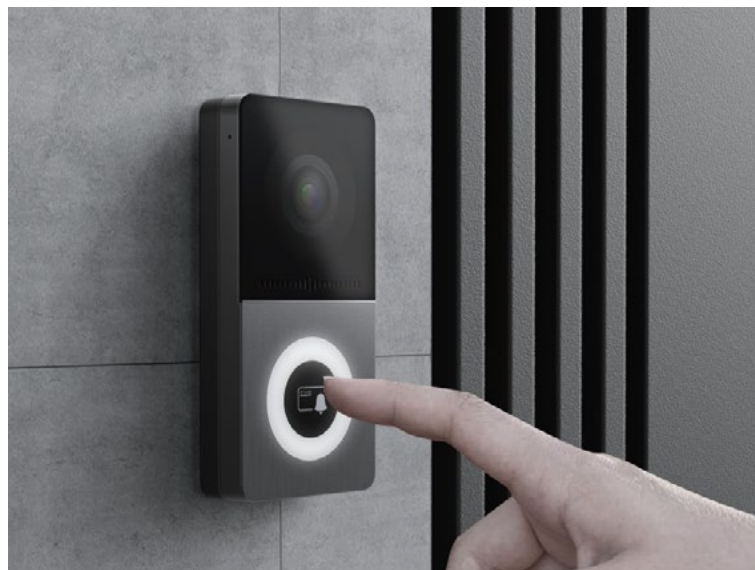

DH-E20 Door Phone

Fujian Nexhome Intelligent Technology Co.,Ltd., China

Lead Designer(s): Ruzheng Gao, Defeng Chen, Yunfei Lu, Biying Chen

Prize: Bronze in Building Security Systems: Alarm and Home Security

Description: The DH-E20 is compact and slim, with a simple and symmetrical design that harmonizes with various modern buildings and can even be installed on narrow door frames. It is based on the SIP protocol and supports WIFI wireless access, solving the problem of protocol incompatibility. It can achieve efficient expansion and linkage with video phones, mobile apps, monitoring systems, third-party access control, etc., and is easy to operate and deployable.