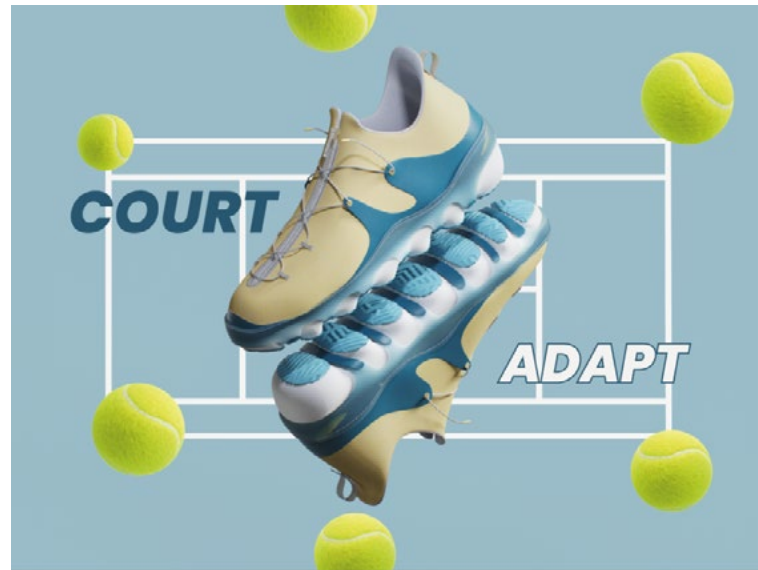

Court Adapt

Politecnico Di Milano, Italy

Lead Designer(s): Danilo Grugni

Prize: Silver in Sports Equipment

Description: The project we are going to present falls under the category of sports equipment and it is a tennis shoe. What makes our concept interesting, unconventional and innovative is the possibility of replacing the sole of the shoe, either to adapt it to different playing surfaces or to replace it when damaged. The idea stems from the desire to be able to make a beginner friendly product that would allow new players to buy a single, and cheaper, solution to play on any court, instead of having to buy 3 or more pairs of shoes depending on the terrain, reducing costs and waste.