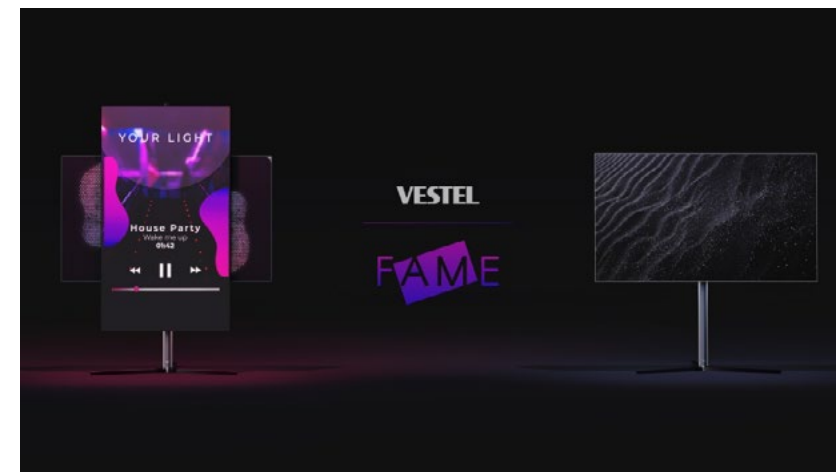

Fame

Vestel Elektronik San. ve Tic. A.S., Turkey

Lead Designer(s): Mert ÇELİK, Burak Emre ALTINORDU

Prize: Silver in Entertainment Area / Bronze in TV, Video and Audio Equipment

Description: Homes have become playgrounds where we socialize, explore our interests and escape from reality. Fame, aims to increase the effect of the activity on the user by taking advantage of the harmony of light and sound. The product has an LED Panel behind the OLED screen, which also contains the sound source. The LED Panel becomes visible when Fame's OLED screen is rotated 90°. Light interactions occur on the LED Panel according to the rhythm of the images and sound on the screen, and the synchronization of screen, sound and light strengthens the harmony of the ambience of the space with the event.