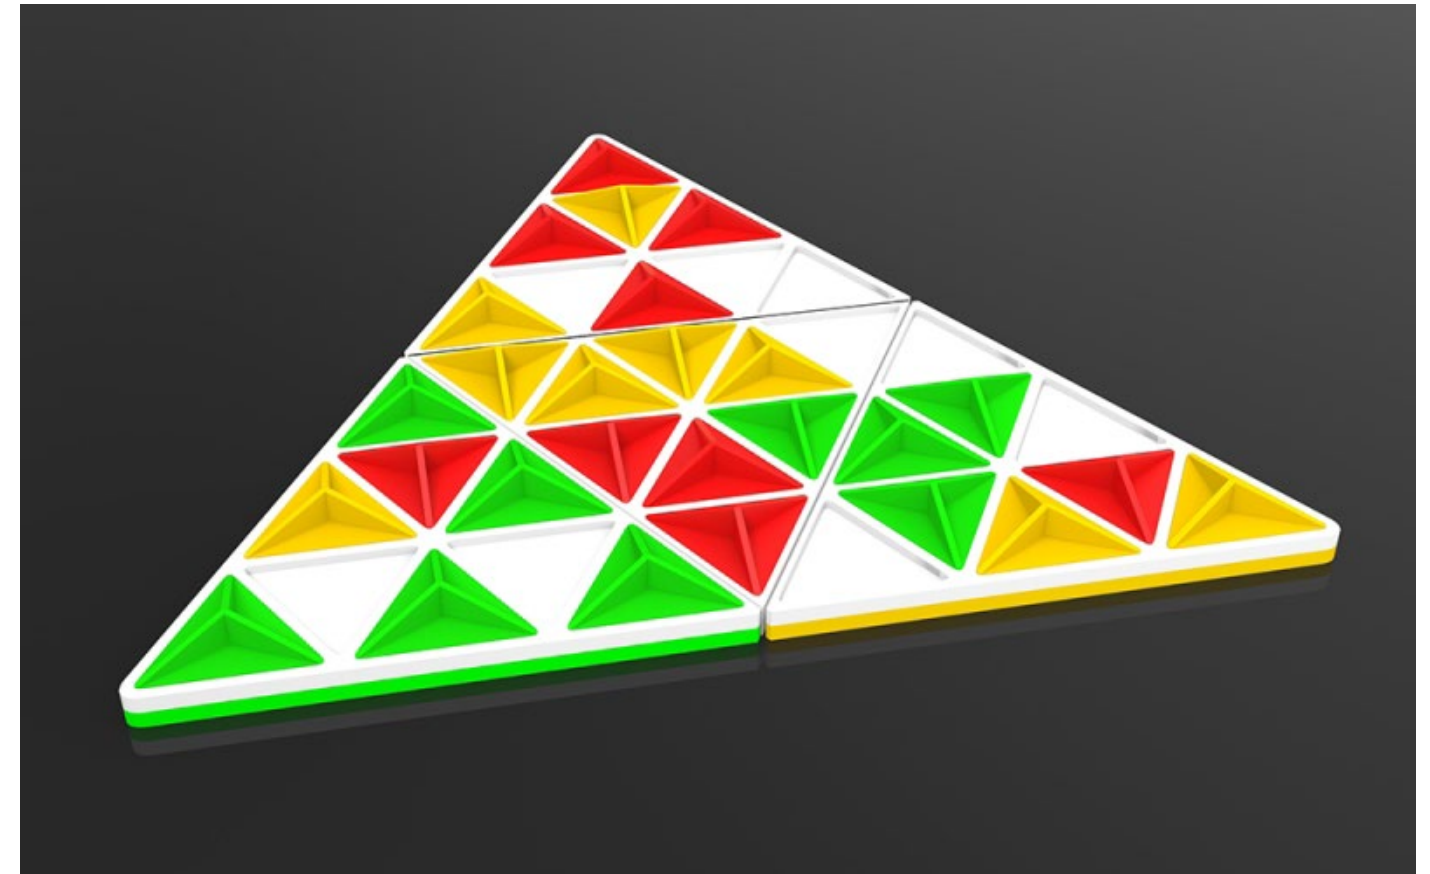

Rekit is a safe and sustainable toolkit designed for children, enabling them to turn cardboard and plastic bottles into creative treasures. With four secure tools and clips, Rekit fosters crafting skills while addressing waste management. It encourages endless creativity and inclusivity, as all components can be 3D printed using open-source information. A dedicated online platform promotes template sharing, adding value to recycling efforts. Rest assured, Rekit's tools prioritize children's safety, allowing them to craft confidently and sustainably.

people's choice product design award (student)

3TORY

University University of Science & Art
Lead Designers Vahid Pakzaman
Project Location Iran

TORY is an abstract strategy board game inspired by the Pentago game but it is designed for 3 players. The concept of everything like board, pieces or blocks is in triangular form. The board is divided into four quadrants and consists of 36 small spaces totally. The objective is to make the first quadruple triangle of your pieces outside your initial territory. Once the game is over, it is possible to pack all parts just by folding the board and making a tetrahedron. 3TORY is a game that not only requires strategic thinking and imagination but also improves social interactions between friends.