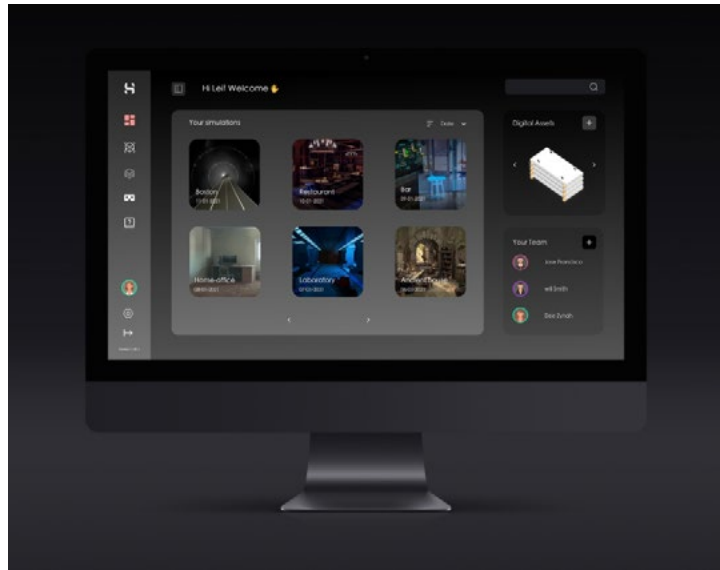

HyperSkill

Lei Ye, United States

Lead Designer(s): Lei Ye

Prize: Bronze in Interface Product Design

Description: The redesigned HyperSkill had a profound impact on both existing and new users. The simplified state machine, improved navigation, and revamped interface significantly reduced the learning curve for new users. Even individuals with no prior 3D modeling or coding experience could now create engaging simulations. The user-friendly approach attracted a wider audience to HyperSkill, including educators, trainers, and professionals who previously found it inaccessible.