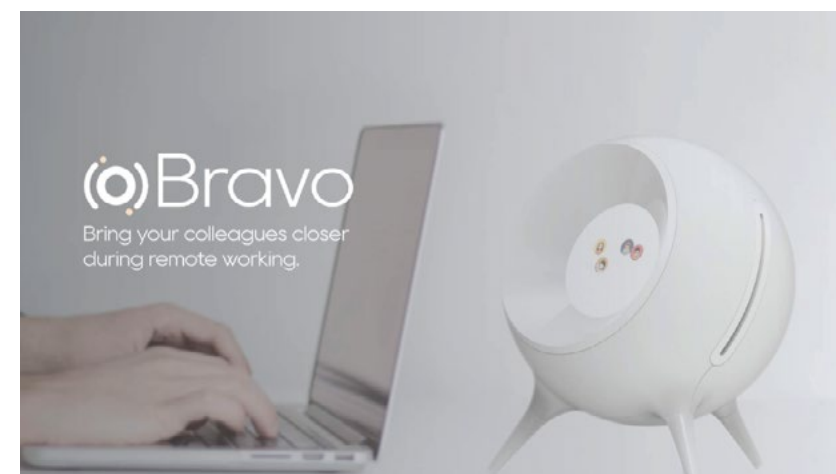

Bravo

University of California, Berkeley, United States

Lead Designer(s): Ziyi Zhou, Zeping Fei, Lingke Song, John Brechbill

Prize: Silver in Work & Office Product Design

Description: Bravo is a smart IoT device fostering remote team bonding through engaging, real-time interactions. Its minimal desktop design and unobtrusive interface allow remote workers to write and receive physical notes, visualizing personal interactions later. It consists of a 3D printed case made from recycled plastics, incorporating a thermal printer, camera, motion sensor, Raspberry Pi, and touch screen. This combination of hardware enables users to scan hand-written notes, select recipients, and print out.