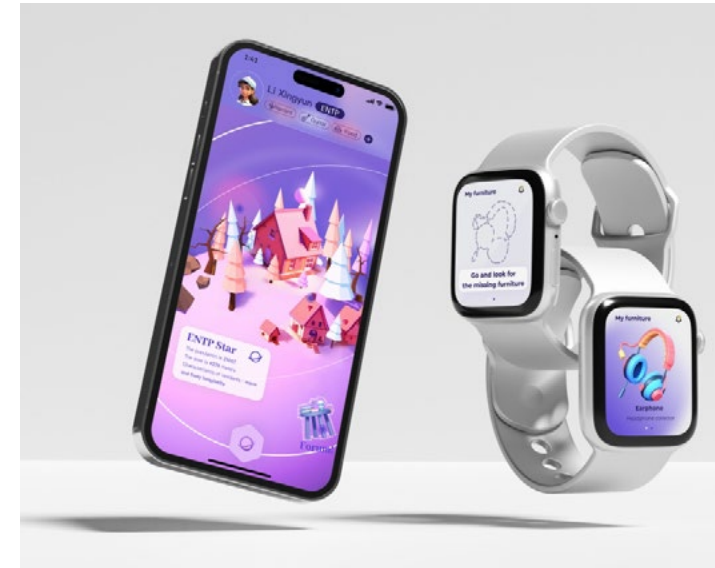

Myersventure

Shandong University of Science and Technology, China

Lead Designer(s): Bi Leying

Prize: Bronze in Interface Product Design

Description: Myersventure, a groundbreaking social networking app centered around the Myers-Briggs personality test, aimed at enhancing the social experiences of young individuals. By seamlessly integrating smartwatches and smartphones, it offers a delightful and privacy-focused platform with a range of captivating social features, including 'Approach', 'City Exploration' and 'Furniture Escape'. With its gamified elements and integration of augmented reality, Myersventure fulfills the expectations for exciting new relationships and creates a whimsical and adventurous social journey.