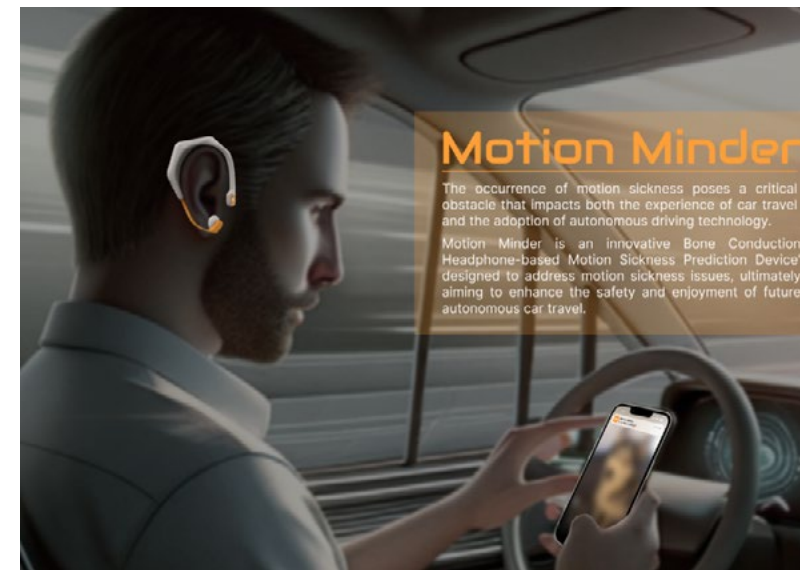

Motion Minder

University of Nottingham Ningbo China, China

Lead Designer(s): Xu,Z., Su,T., Zhang,Y., Bai,J., Yang,Y., Zhang,H., Sun,X

Prize: Silver in Other Consumer Electronics Designs

Description: With widespread autonomous driving adoption in the future, occupants' motion sickness risk will be increased due to reduced traffic awareness. Motion Minder is a Bone Conduction Headphone-based Motion Sickness Prediction Device design. It is an innovative product utilizing bone conduction headphones and physiological sensors, combines advanced data analysis technology to deliver a safer and more enjoyable travel experience, with the potential to alleviate motion sickness issues and enhance the quality of future transportation.