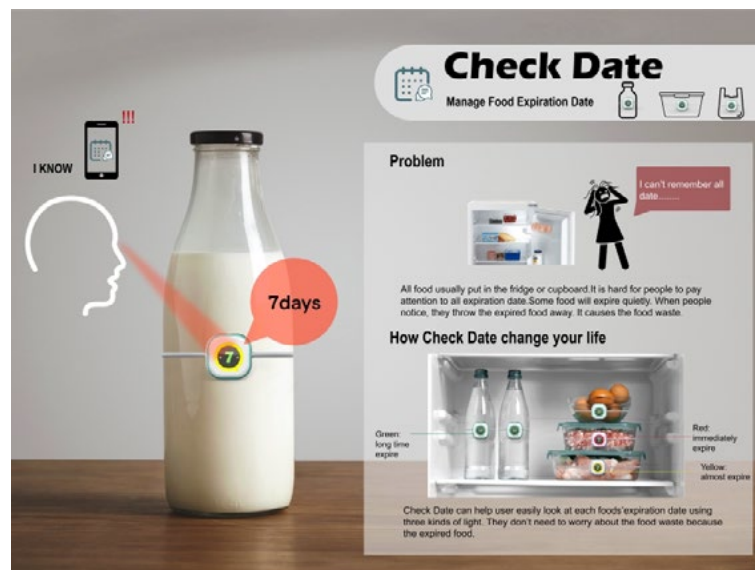

Check Date

Tatung University, Taiwan

Lead Designer(s): Wei-Siang Huang
Prize: Bronze in Eco Design Products

Description: Most people usually put the food in the fridge or cupboard. It is hard for people to pay attention to all expiration date. When people notice, they throw the expired food away. It causes food waste. Check Date can help users easily look at each food's expiration date. It has rubber to set on any kind of package. Check Date uses three kinds of light to remind users. They don't need to worry about food waste because the expired food. Through the display screen on Check Date set on each food package, there are 3 different colors green, yellow, red for users to know if the food is almost expired.