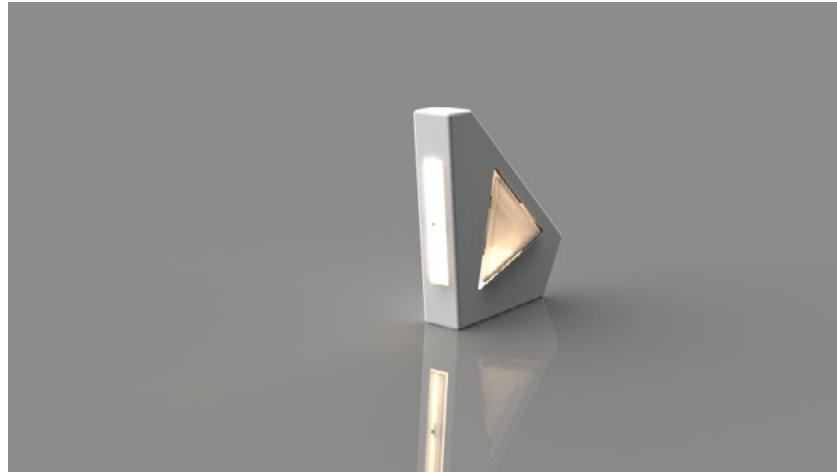

Delta

Pratt Institute, United States

Lead Designer(s): Siyu Xiao

Prize: Silver in Home: Lighting Outdoor

Description: Delta is an intelligent campus street lamp that uses solar panels to provide clean energy and store it to cope with different weather conditions. It is also equipped with light and motion sensors that automatically adjust the lighting mode according to the surrounding brightness and pedestrian activity. These intelligent features help Delta address energy waste, over-illumination, and uneven campus lighting, providing a more environmentally friendly and smart lighting solution.