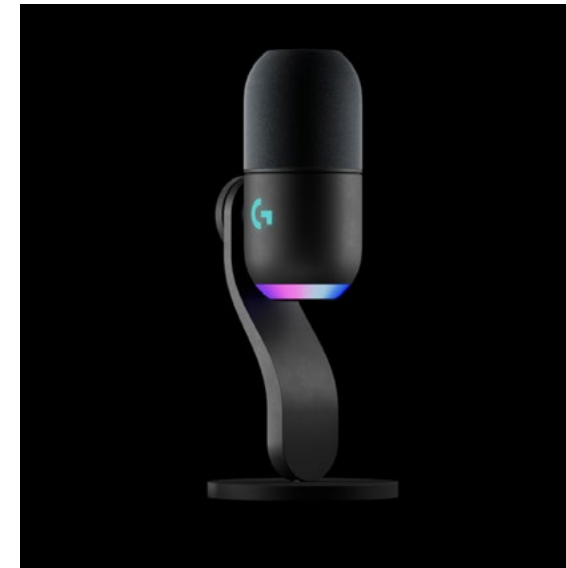

Yeti GX

Logitech Design Team Americas, Ireland

Lead Designer(s): Logitech Design Team Americas

Prize: Gold in Gaming Microphone

Description: A premium RGB gaming microphone powered by LIGHTSYNC & designed specifically for game streamers. Combining a custom dynamic capsule with advanced software, this USB microphone rejects noise & key clicks, improves your sound & ensures consistent high-quality audio while you stream. YetiGX is a ground up rethinking of a dynamic USB microphone using a single sided yoke & internal capsule dampening, this design provides the ultimate sound isolation and performance for game streamers.