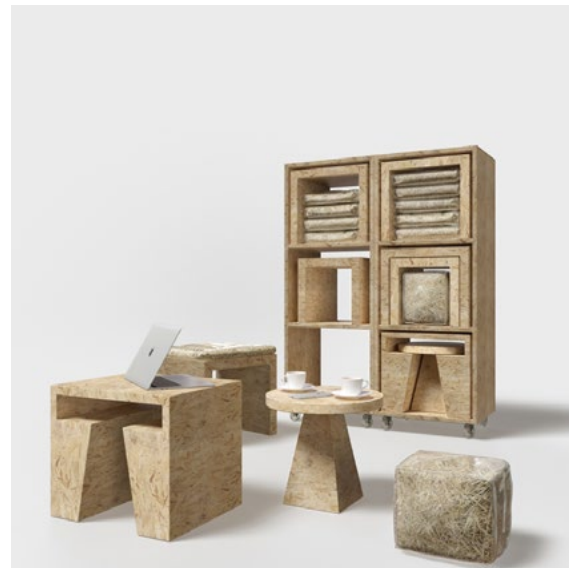

PP plate sheet, is a new material that is lightweight(hollow structure), non-toxic, non-polluting, recyclable, corrosion-resistant, and colorful.

Thanks to the weather-resistant quality of the material, the bench is also versatile and can be placed on a deck or other outdoor settings for multiple purposes.