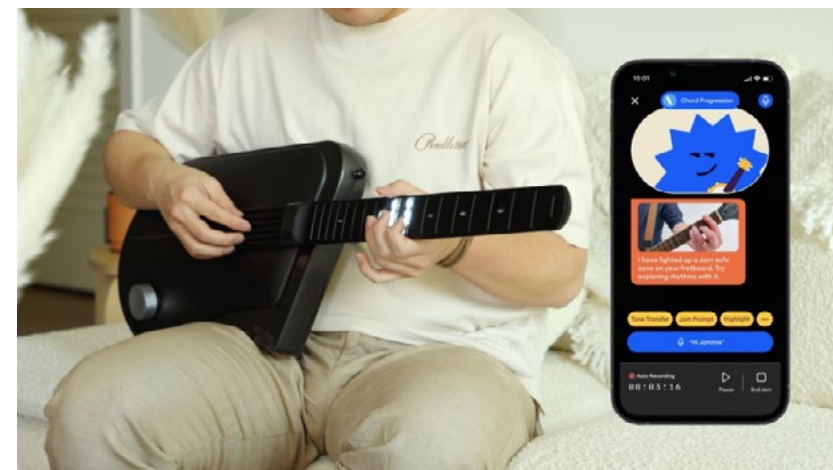

WeJam

Artcenter College of Design, United States

Lead Designer(s): Boxi Liu

Prize: Silver in Selflearning Devices/Apps /

Bronze in Consumer Electronics Product Design

Description: WeJam Smart Guitar revolutionizes musical expression, enabling individuals to freely create and communicate through music.

With collaborative jamming capabilities, intuitive learning tools, and customizable effects, it empowers musicians to explore their creativity and connect with others in the language of music.