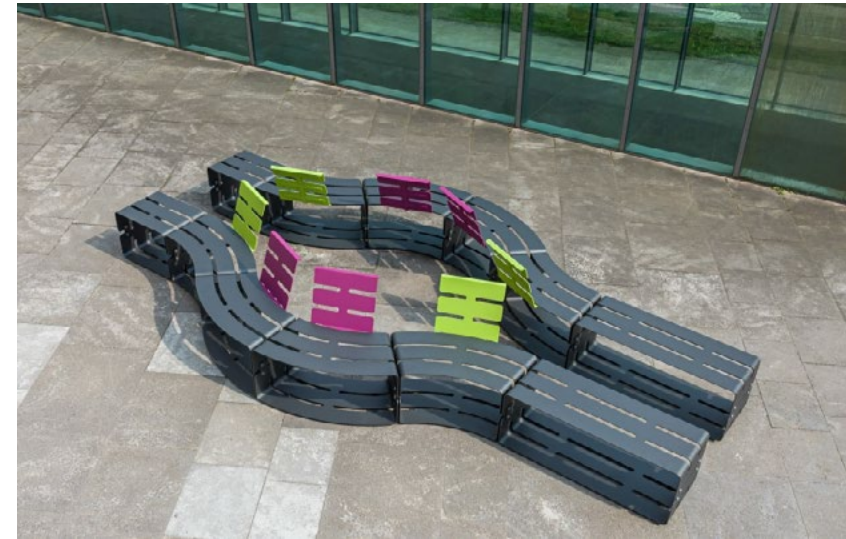

Zippo Camping Light

Zippo (China) Outdoor Products Co., Ltd., China
 Lead Designer(s): Wenyuan Chen, Qiong Wang, Huashi Zang
 Prize: Silver in Trekking & Camping / Bronze in Outdoor
 Description: With an open frame design, this camping light features a sense of futuristic aesthetics and demonstrates the spirit of future exploration. Its unique appearance makes it more lightweight. The light supports various ways for carrying on the go, including grasping, one-finger carrying, hanging, or placing. The design of electronic components is optimized, eliminating the influence of exposed structure on their performance. In addition, the waterproof and dust-proof performance of the product is at an optimal level, allowing it to adapt to different scenarios.

Zippo Camping Lantern

Zippo (China) Outdoor Products Co., Ltd., China

Lead Designer(s): Wenyuan Chen, Qiong Wang
Prize: Silver in Trekking & Camping / Bronze in Outdoor

Description: The portable camping light with oriental aesthetic integrates elements of Chinese traditional lantern. It is designed with a fold-shaped structure, which increases the refraction of light and creates soft light. Moreover, it is more energy-efficient. Its detachable sling enables flexible and diverse usage, including carrying, holding, hanging and placing. It features multiple lighting modes, such as ambient lighting, table lamp, nightlight, expanding its application to more scenarios.