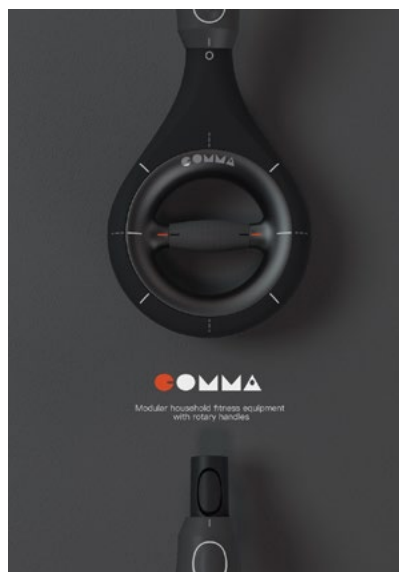

COMMA

Jiangnan University, China

Lead Designer(s): Qijun Ye

Prize: Gold in Hobby & Sports Product Design

Description: COMMA is a modular fitness equipment in the family scene. As a modular home fitness equipment, COMMA breaks the fixed relationship between the grip and counterweight of traditional fitness equipment (reset the configuration between the grips). The modular splicing design successfully improves the comfort and safety of novice users when using fitness. Multiple modules also enable novice users to train to any part. With a writable handle design, users can easily change the grip angle, improve wrist comfort and reduce the probability of injury for novices.