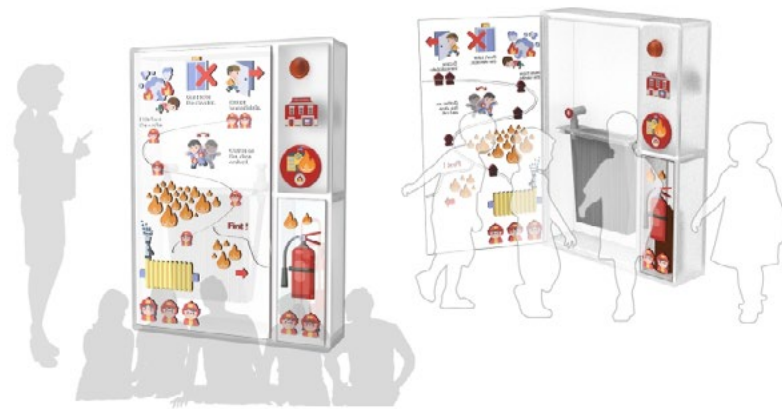

Fire out

National Taipei University of Education, Taiwan

Lead Designer(s): Yen Chang, Prof. Kai-Chu, Li
Prize: Silver in Teaching Aids

Description: Fire out is a wall-mounted teaching aid for learning firefighting education on an actual firebox. The background of the story is that when a fire monster attacks a school, students form a firefighting team to put out the fire. Through the teacher's teaching, the students learn firefighting knowledge and the basic operation of the firebox.