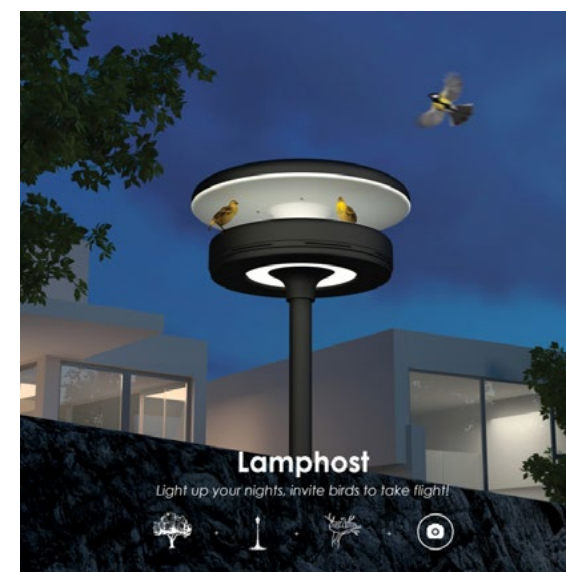

Flora Mushroom Yard Light

Artcenter College of Design, United States

Lead Designer(s): Haile Wu

Prize: Gold in Solar Powered Appliances

Description: The design is nature-inspired. Mushroom appearance symbolizes protection, uniqueness, and warmth. Flora mushroom light is designed as a yard light that can be put in the yard or at the front door. When the owner returns home, the light will be waiting and lighting up their way home, conveying a sense of warmth. The light's material is water-resistant and suitable for an outdoor environment. The package contains recyclable packing and provides a ceremony opening.