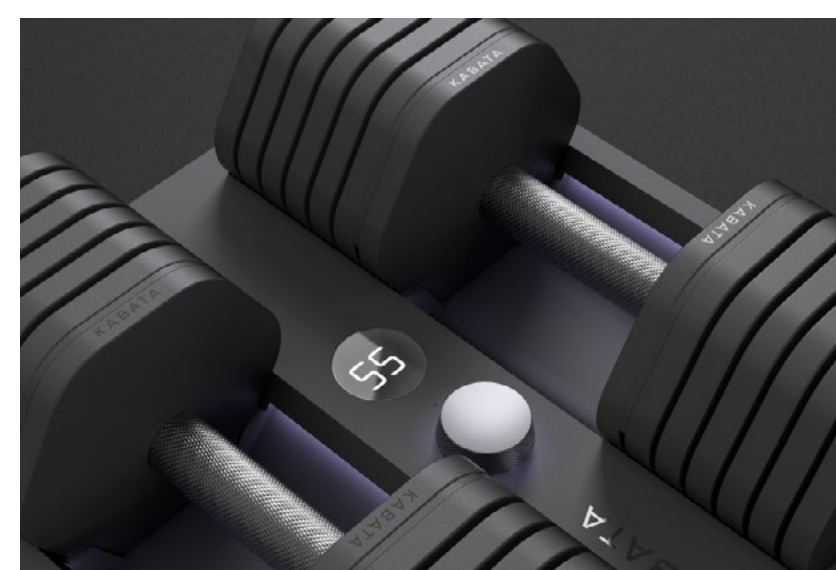

KICKR ROLLR

Creature, LLC / Wahoo Fitness / Enginuity Works, United States

Lead Designer(s): Creature, LLC

Prize: Gold in Fitness Equipment

Description: KICKR ROLLR is the first bike trainer to combine smart resistance training with the realistic ride feel of rollers, a revolutionary combination in the cycling world. Riders get the engaging workouts of a smart trainer (measuring/responding to rider power output, virtual environments, etc), but the rear wheel is not rigidly clamped to the trainer. Instead, the rider is supported by their compliant tire, which has smooth, side-to-side flow of actual road riding.