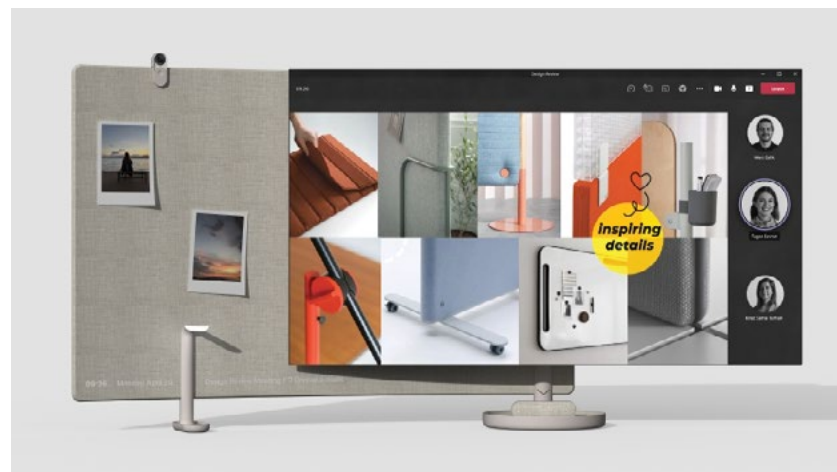

Wowo

Vestel Elektronik San. ve Tic. A.S., Turkey

Lead Designer(s): Kiraz Sema TURHAN, Burak Emre ALTINORDU

Prize: Gold in TV, Video and Audio Equipment / Silver in Office Furniture Accessories

Description: Wowo's home office solution is a sophisticated system that enhances the user experience. The acoustic panel creates an immersive and productive work environment by blocking out distractions. The solution also includes a wireless charging stand, camera kit, remote control, and work lamp. The wireless charging stand conveniently charges the camera and remote control. The remote control is designed specifically for meeting mode, making it easy to control the TV and other features during calls.