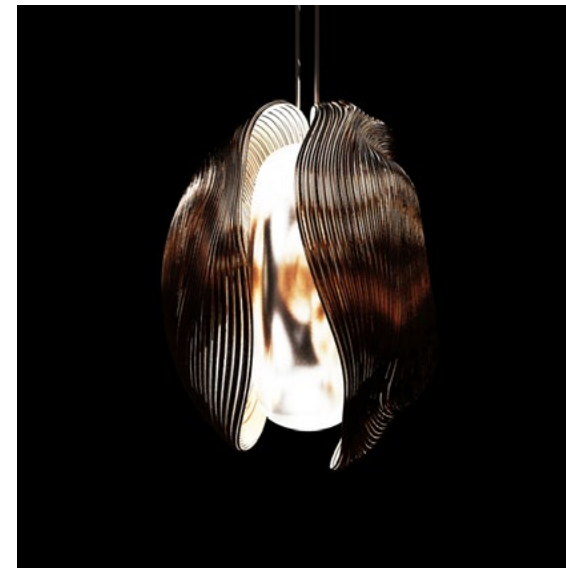

Nest Lamp

Pratt Institute, United States

Lead Designer(s): Tzuhsiang Lin

Prize: Silver in Home: Lighting Indoor

Description: Nest Lamp draws its inspiration from the natural nests found in the wild. It takes the form of an organic shape created by intertwining millions of metal threads. The entire light structure is intricately shaped into an organic form using advanced metalworking techniques. This intricate interweaving of metal threads symbolizes the profound bonds and mutual support between family members. From ancient China, silk and threads have been associated with longing due to its similar pronunciation.