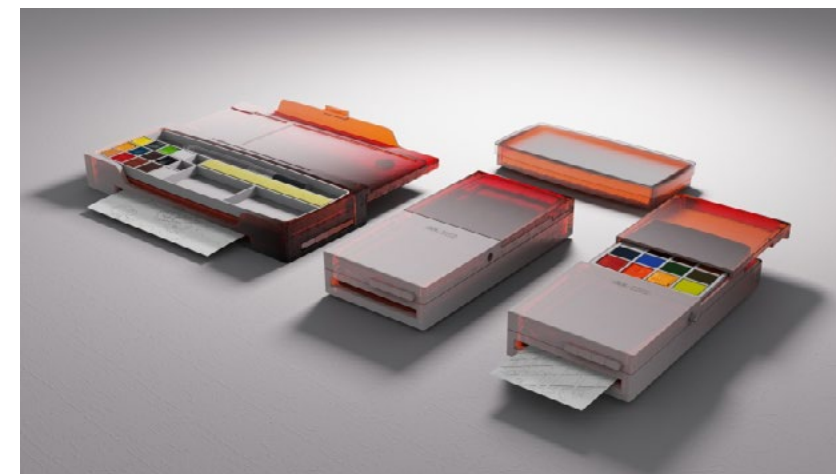

Panak

Iran University of Science and Technology, Iran

Lead Designer(s): Maryam Heydari
 Prize: Bronze in Other Personal Products
 Description: Panak is a bracelet that reduces stress by emitting bio-neural waves when a person is stressed and anxious, and can be used by both men and women.
 Product benefits
 • Reduce stress and anxiety
 • Reducing sleep disorders and creating deep sleep
 • Reducing fatigue and improving mood
 • Beautiful and elegant and can be used by both men and women
 • Can be used in different places at home and work
 • The possibility of production with precious and semi-precious and hypoallergenic metals