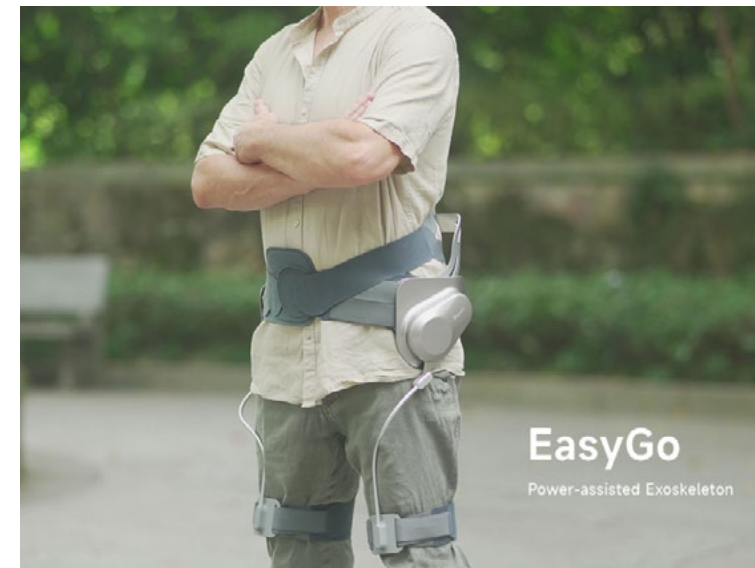

EasyGo Power Exoskeleton

Hangzhou RoboCT Technology Development Co., Ltd., China

Lead Designer(s): Hai Yan, Tian Wang, Lei Wang, Yang Zhang, Zhimin Hua, Chunzhuo Hua, Dongqing Gao
Prize: Silver in Healthcare: Aids / Prosthetics
Description: Product introduction: EasyGo is an energy-free exoskeleton for walking assistance. Its aesthetics and engineering were designed to foster a natural gait and a fit that look and feel more like putting on sportswear rather than a bulky, intimidating machine. As a lightweight exoskeleton for individual consumers, it can be used in the elderly care service and rehabilitation industry. It helps people with low leg strength to lift their thighs and walk easier.