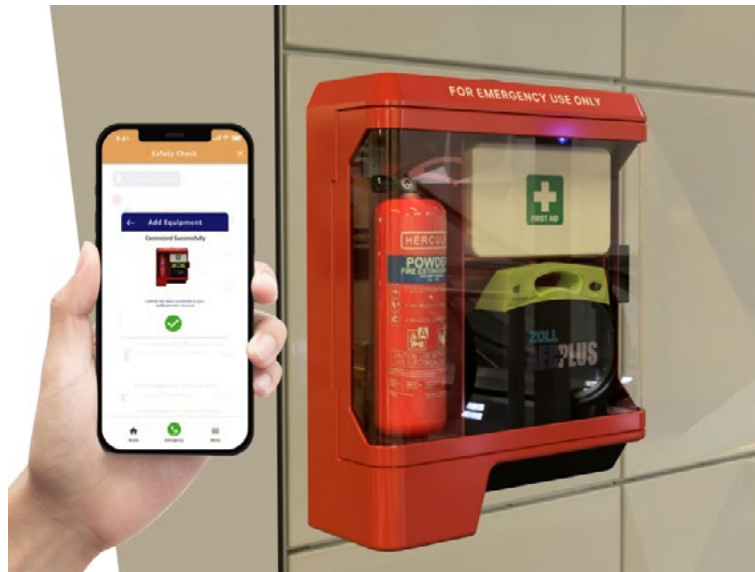

Description: The Humidifan is a furniture home product that incorporates the golden ratio and utilizes the concept of the "Kármán vortex street". It effectively combines an air filter, a humidifier, and a silent fan in one unit. The airflow is engineered to ensure a uniform air output. The remote control is designed to provide a seamless user experience for both left-handed and right-handed individuals. The placement of the motor at the end of the product ensures complete silence while operating.