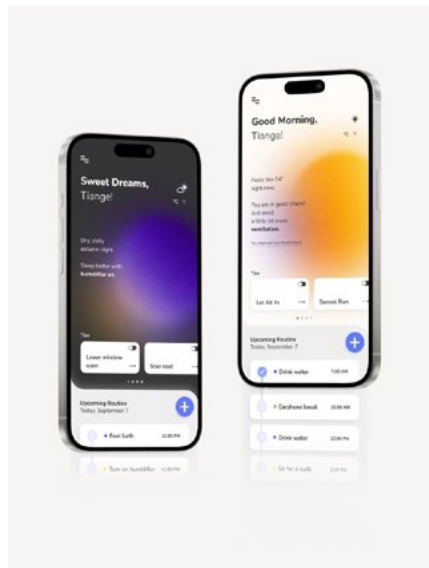

HyperSkill

Lei Ye, United States

Lead Designer(s): Lei Ye

Prize: Bronze in Interface Product Design

Description: The redesigned HyperSkill had a profound impact on both existing and new users. The simplified state machine, improved navigation, and revamped interface significantly reduced the learning curve for new users. Even individuals with no prior 3D modeling or coding experience could now create engaging simulations. The user-friendly approach attracted a wider audience to HyperSkill, including educators, trainers, and professionals who previously found it inaccessible.

D Sign Seat

Hamras, Iran

Lead Designer(s): ardesheer ghaneei, melika mokhtari

Prize: Silver in Outdoor Product Design

Description: Our idea for designing D Sign was to create exclusive furniture, like a signature, for the Dalan boutique hotel in Isfahan. Our chair design was inspired by the form of the Dalan (corridor-shaped alley with arch) where the hotel is located at the end. The form of this chair is derived from the perspective of the consecutive arches of Dalan, where the rays of light present in it signify hope and brightness after darkness. The shadow of this chair complements the empty spaces in it and continues the path of Dalan.