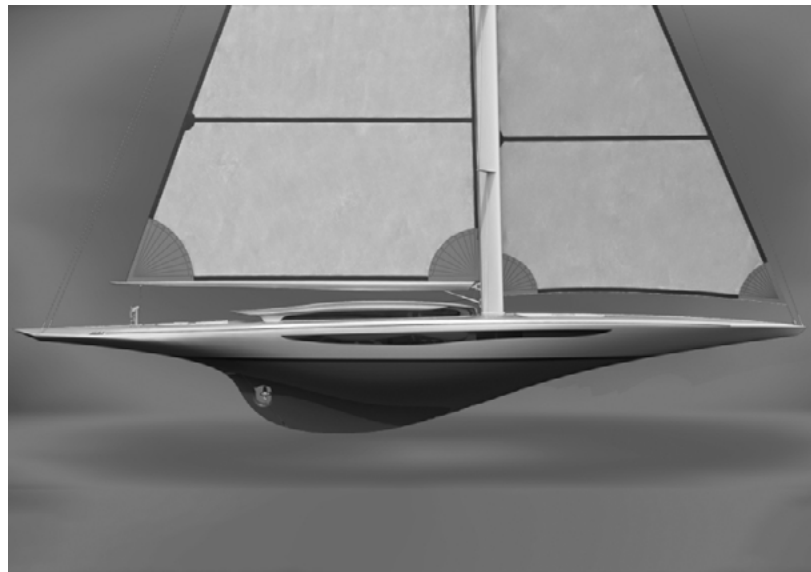

Libellula

Anadolu University, Turkey

Lead Designer(s): Box Design

Prize: Silver in Yachts

Description: The sail yacht "libellula" was designed with inspiration from nature. Dragonfly body lines and wing structure are the main starting point of the design. Libellula has 50m length and 7.9m beam. She can reach 10 knots with hybrid propulsion system. She has a capacity of 10 guests with large lounges and cabins where guests can have a pleasant time. A timeless design has been created by combining traditional design from the past with futuristic design reflecting the future.