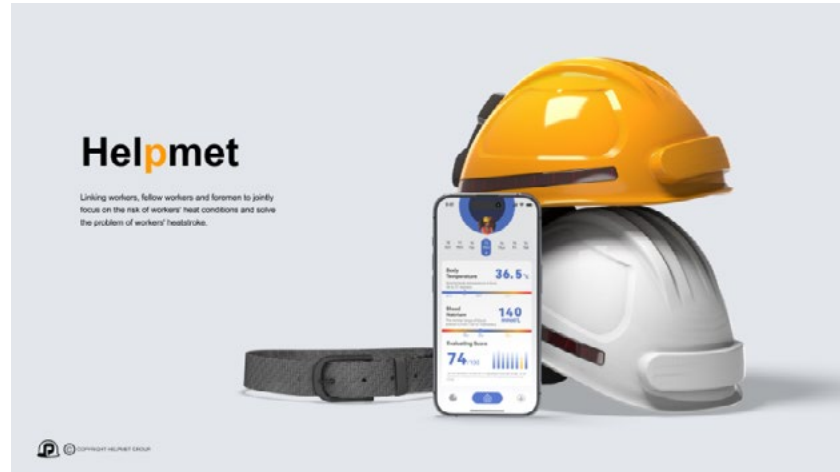

Adæpt

Artcenter College of Design, United States

Lead Designer(s): Zexi Ye

Prize: Gold in Interface Product Design / Bronze in Inclusive & Equity Social Products

Description: Adæpt enables people with cerebral palsy to live a life without limitations. Individuals with cerebral palsy live in a world that is not designed for them. Even simple tasks, like holding a computer mouse, can be a challenge. It's the objects we design that create these barriers for them. Adæpt wants to help by designing a computer-accessible tool that enables people with cerebral palsy to access the digital world without limitations.