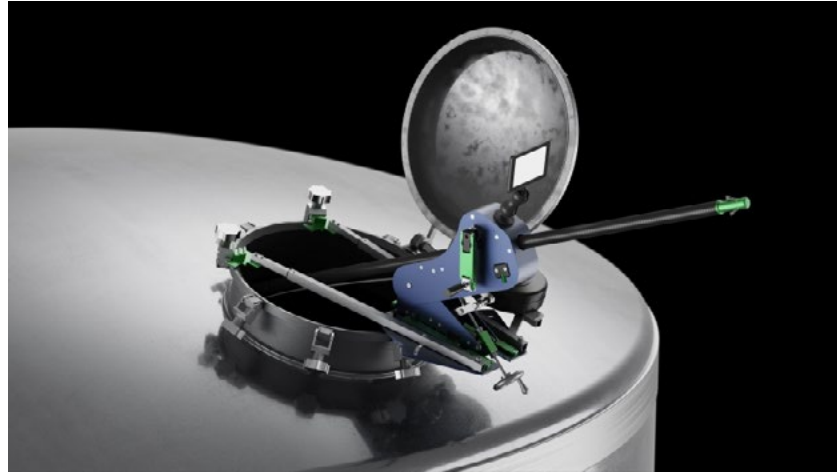

Moliner

AR.A, Iran
 Lead Designer(s): Alireza Asadi
 Prize: Bronze in Home Product Design
 Description: One of the significant and frustrating issues when grinding is the pressure exerted by the user to crush materials. Molinero is a grinder, where the pressure required for grinding materials is supplied with the help of the available magnets. By pressing the grinder's lid, the existing magnets move upwards, lifting the movable piece and connecting it to a gear. Rotating the lid causes the movable piece to spin and activate the magnets. Magnets transfer their magnetic properties to the metal components on the lid and to the container, causing them to attract each other and facilitate grinding.

SwabBot

Design 1St, Canada

Lead Designer(s): Allan Kerr
 Prize: Silver in Industrial Product Design
 Description: Swabbot revolutionizes tank and vessel cleaning in the pharmaceutical sector. Replacing manual, error-prone methods, Swabbot employs robotic precision with camera verification. Its telescopic pole system adapts to various tank sizes and supports multiple swabs, powered by a 120v AC with a 10ft range. Users gain a closed-circuit feed and ideal illumination for precise cleaning without scratching. Designed to maintain consistent swab force, Swabbot overcame challenges in camera orientation and light reflections.