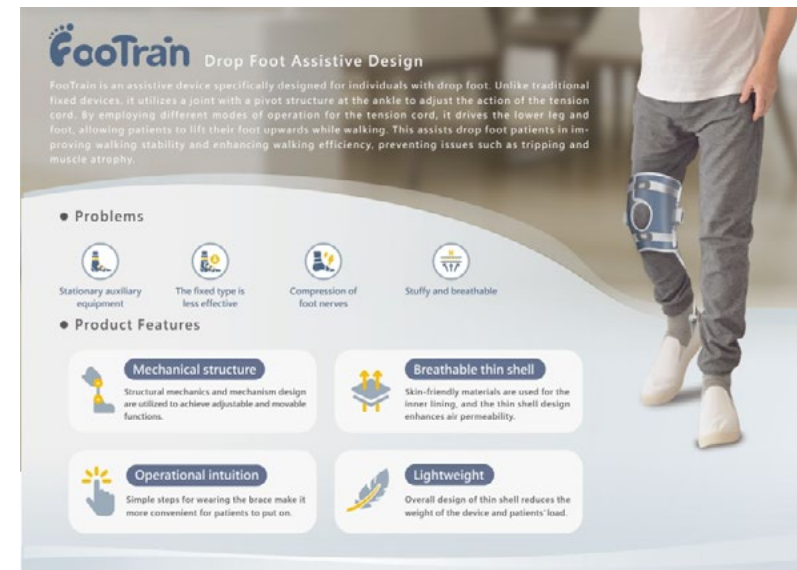

FooTrain

南臺科技大學, Taiwan

Lead Designer(s): Bo-Yan Huang

Prize: Bronze in Healthcare: Safety Designs / Bronze in Healthcare Other Designs / Bronze in Medical Products

Description: FooTrain is an assistive device designed specifically for patients with foot drop. It features lightweight fabric and a thin-shell design on the bottom, along with an adjustable mechanism integrated into the foot drop orthosis, which reduces the burden of walking. Additionally, a minimal amount of electrical stimulation is applied to the back of the calf to stimulate the contraction of the patient's neuromuscular system and induce foot movements.