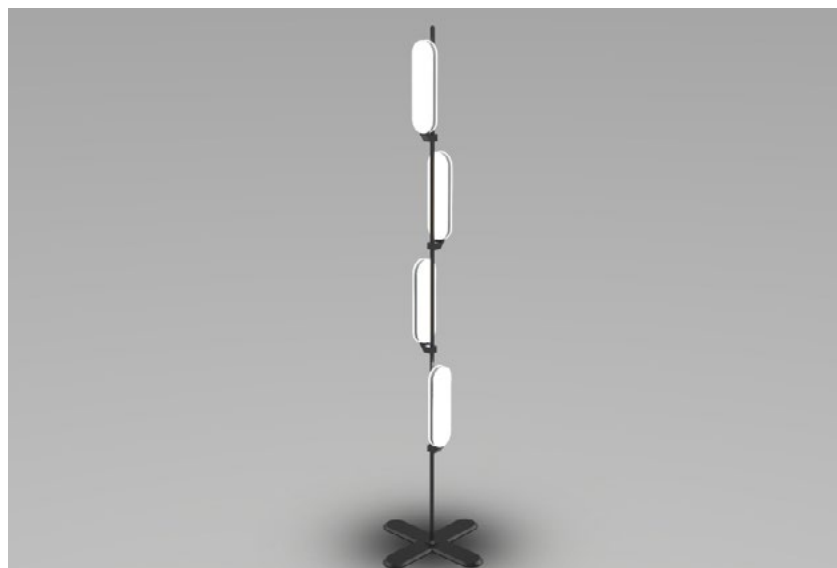

KONOS

Chalkhodesign & Naya Studio, United States

Lead Designer(s): Chalkhodesign

Prize: Silver in Office Lighting

Description: KONOS is a product that uses light and shadow to create delight for its users. The form reimagines the old hourglass, and introduces technology to humanize the work environment and enhance the home. There are three distinct modes of illumination. 'Productivity mode' utilizes patterns of light to help users manage time and build healthy habits. 'Relax mode' uses dynamic light to guide users through relaxing exercise. And 'Lighting mode' uses a customizable soft glow to illuminate and shape the environment.

Light Plus

Zhark Studio, Iran

Lead Designer(s): Sepehr Naderi

Prize: Silver in Office Lighting

Description: Anywhere in the house that needs lighting. Both in terms of practicality and decorative beauty. The idea behind the design was inspired by a torch and its identity is based on its use prior to the invention of electricity. This section consists of base and detachable lights that can be easily used in other part of house. The base is modular and when all these parts assembled they made a lampshade that can be placed in anywhere in the house, furthermore, and it has the ability to charge the lights.

Monopoint

Lucifer Lighting Company, United States

Lead Designer(s): Lucifer Lighting Engineering

Prize: Bronze in Office Lighting

Description: Raising design standards while maintaining best-in-class performance, the Monopoint provides the clean look of our award-winning track head designs. It is an adjustable cylinder luminaire with a novel elbow built into the fixture body that allows a full 90-degree tilt and 365-degree rotation with drop lengths of up to 1 foot. It proves versatile in a variety of environments from corporate offices to residences, with customizable powder coat and alumina finishes to meet customer needs.