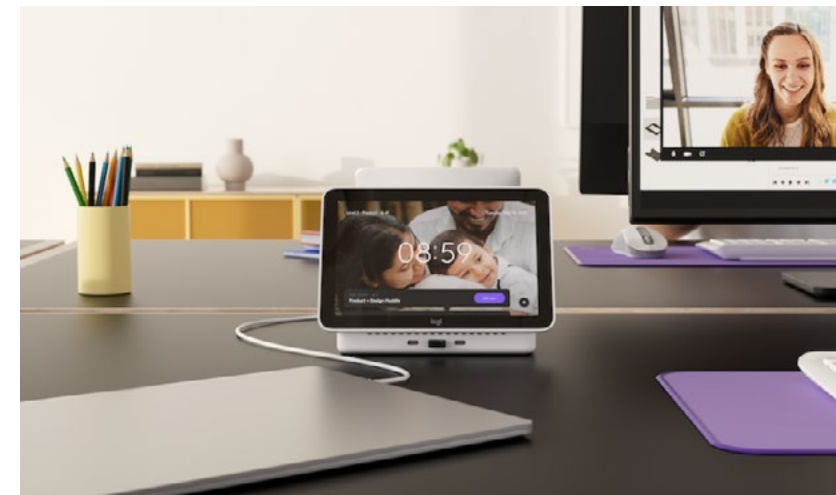

Logi Dock Flex Desktop Reservation System

Logitech Design Team Americas, Ireland

Lead Designer(s): Logitech Design Team Americas

Prize: Bronze in Computer: Accessories

Description: A managed docking station, enhances hybrid work with easy desk booking and device management. It supports the hybrid work model by motivating employees to return to the office and providing insights for space optimization. Integrated with Logi Tune, it offers solutions for IT Administrators and employees. Features include an 8-inch display, six USB ports, dual display, network connection, and 100W power. Employees can personalize their workspace, join meetings with 1 touch, use the interactive panel for ad-hoc desk booking.