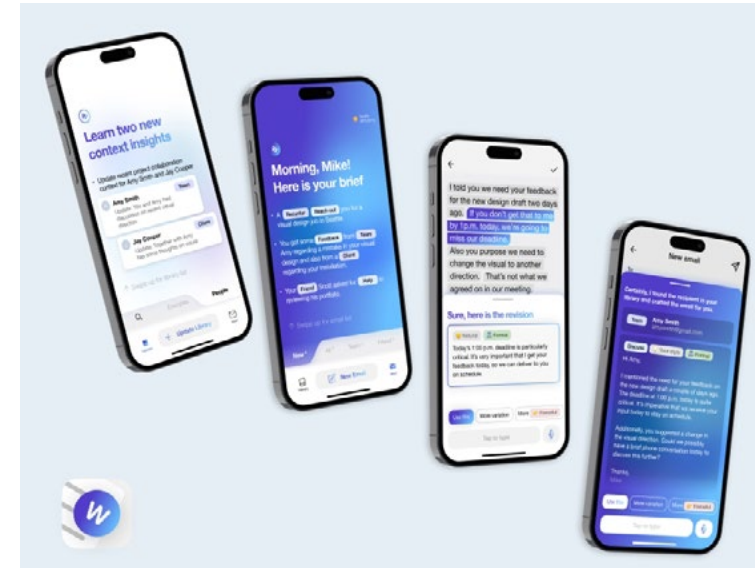

Bubble Sterilizer

Beijing Normal University School of Future Design, China

Lead Designer(s): Di Lu

Prize: Bronze in Other Consumer Electronics Designs

Description: No matter what stage, health is a key issue that people cannot ignore. This disinfectant has a built-in bubble generator that generates bubbles with disinfection function at regular intervals after adding natural herbal disinfectant. As the bubbles burst naturally over a period of time, the natural herbal disinfection ingredients are delivered into the air, bringing health to the living place. The shape of the disinfectant comes from the shape of a naive soap.

EmeTerm-smart Intelligent Anti-Nausea Wristband

WAT Medical Enterprise Ltd., China

Lead Designer(s): Ji Zhiqing
 Prize: Bronze in Other Consumer Electronics Designs / Bronze in Healthcare: Physical Therapy
 Description: EmeTerm-smart is the world's first smart wearable device designed to control nausea and vomiting while being wearable throughout the day. With a skin-friendly design, eco-friendly materials, and a user-friendly interface, it provides an enjoyable user experience. In addition to offering smartwatch features such as timing, step counting, and heart rate monitoring, it also integrates Transcutaneous Electrical Nerve Stimulation (TENS) technology. It effectively treats nausea and vomiting while avoiding side effects like constipation and drowsiness commonly associated with drug treatment.