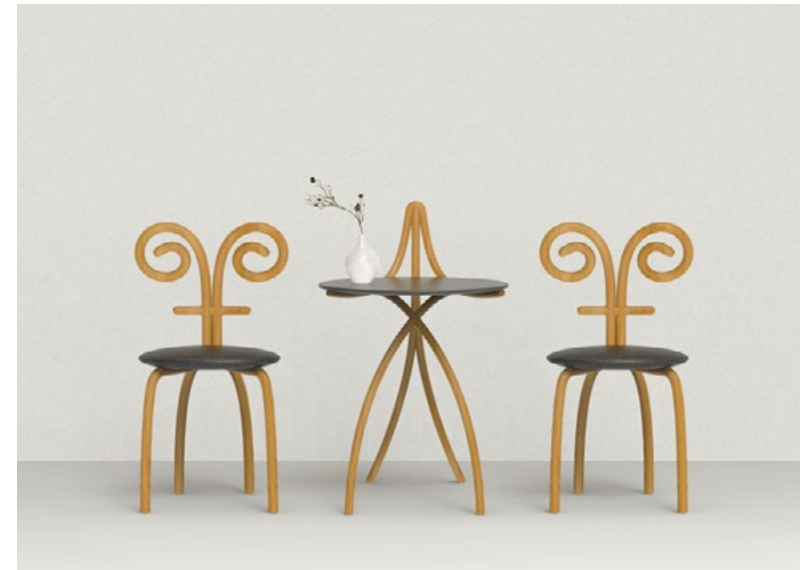

Seal Script Art Furniture

深圳技术大学, China

Lead Designer(s): Jiaxun Zeng

Prize: Bronze in Home: Furniture

Description: The furniture is inspired by the Chinese characters in the seal script, which is thousands of years old. The table is designed by incorporating the shape of the Chinese character "羊" in the seal script, which has an auspicious meaning in China. The chairs are designed with the shape of the characters "人" and "文" in the seal script, which represent humanistic feelings, and the whole set of furniture contains the blessings of the Chinese people for the beautiful life.