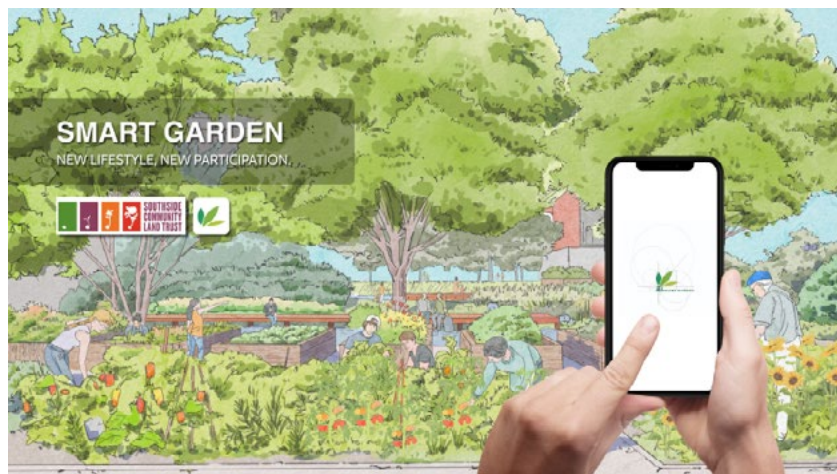

SwabBot

Design 1St, Canada

Lead Designer(s): Allan Kerr
 Prize: Silver in Industrial Product Design
 Description: Swabbot revolutionizes tank and vessel cleaning in the pharmaceutical sector. Replacing manual, error-prone methods, Swabbot employs robotic precision with camera verification. Its telescopic pole system adapts to various tank sizes and supports multiple swabs, powered by a 120v AC with a 10ft range. Users gain a closed-circuit feed and ideal illumination for precise cleaning without scratching. Designed to maintain consistent swab force, Swabbot overcame challenges in camera orientation and light reflections.

Smart Garden App

Three3, United States

Lead Designer(s): Sirui Li
 Prize: Silver in Interface Product Design
 Description: Smart Garden represents a collaborative endeavor with the local NGO, SCLT (Southside Community Land Trust), based in Rhode Island, USA. This innovative service product is strategically designed to revitalize the organization's offerings by harnessing the power of cutting-edge mobile technology. It addresses a spectrum of challenges, such as low engagement among community residents, financial limitations, and a struggle to retain users. The overarching objective is to empower the organization to operate in a more sustainable and efficient manner, ensuring its lasting impact in the community.