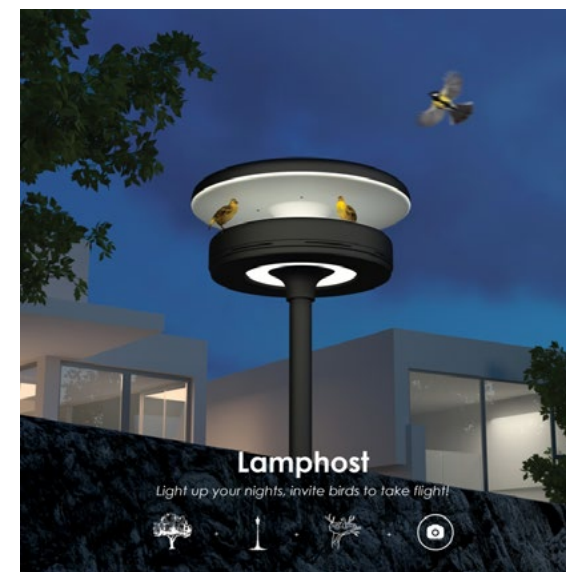

Lamphost

Iran University of Science and Technology, Iran

Lead Designer(s): Marjan Mohamadi

Prize: Bronze in Outdoor

Description: Small urban birds are facing increasing threats like habitat loss, pollution, and climate change, leading to declining populations. The Lamphost, an ingenious creation, blends nature and technology with its sleek design and hidden cameras that silently observe birds' breeding rituals, and aids research through offering a way to count them. This innovative design emits mild warmth, provides a safe nesting spot, shields birds from urban disruptions, and emits gentle warmth to attract them.