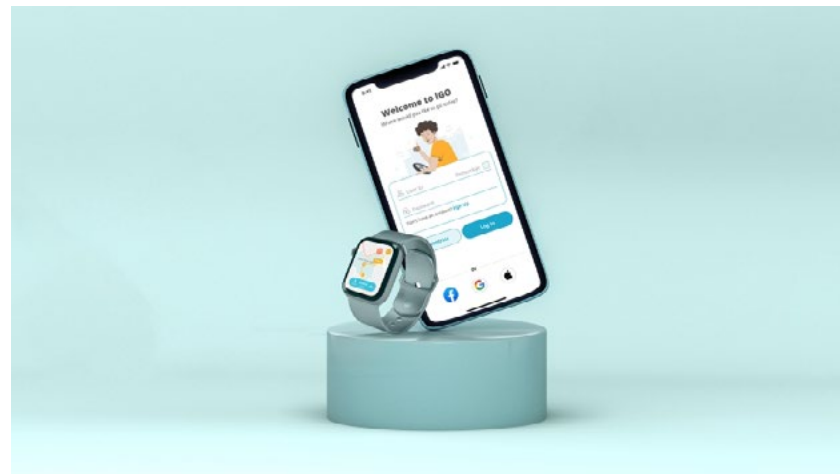

iGO

Ambiwishes Information Technology Co., Ltd., China

Lead Designer(s): Zilian Li
Prize: Gold in Phones: Application Design
Description: Public transportation plays a crucial role in reducing greenhouse gas emissions by efficiently transporting multiple passengers at once, thereby lowering per capita emissions. To encourage more people to choose public transportation, iGO offers reliable shuttle services that not only reduce greenhouse gas emissions but also help decrease energy consumption. Public transportation produces less air pollution compared to private vehicles, and by promoting its usage, iGO can contribute to reducing air pollution.