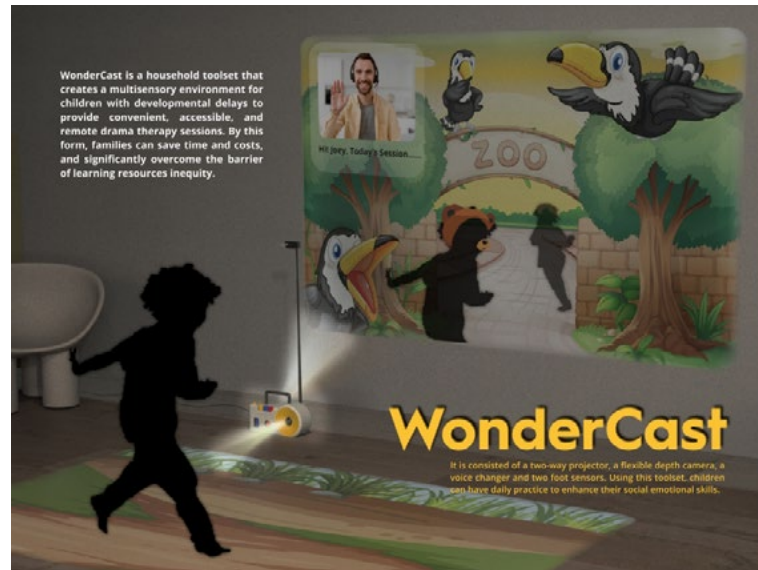

WonderCast

University of Nottingham Ningbo China, China
Lead Designer(s): Zhou,L.; Zhang,H.; Sun,X.; Wu,J.; Liu,B.; Yang,X.
Prize: Silver in Educational Product Design
Description: WonderCast is a household toolset that creates a multisensory environment for children with developmental delays to provide convenient, accessible, and remote drama therapy sessions. Its shape reminds us of a nostalgic radio where fantasy stories take place. The engaging scenery will be thrown on the wall and the ground via the two-way projector. By pressing the button of different color, the voice changer and feet tags will pop up to enhance children's experience of social emotional skill learning.